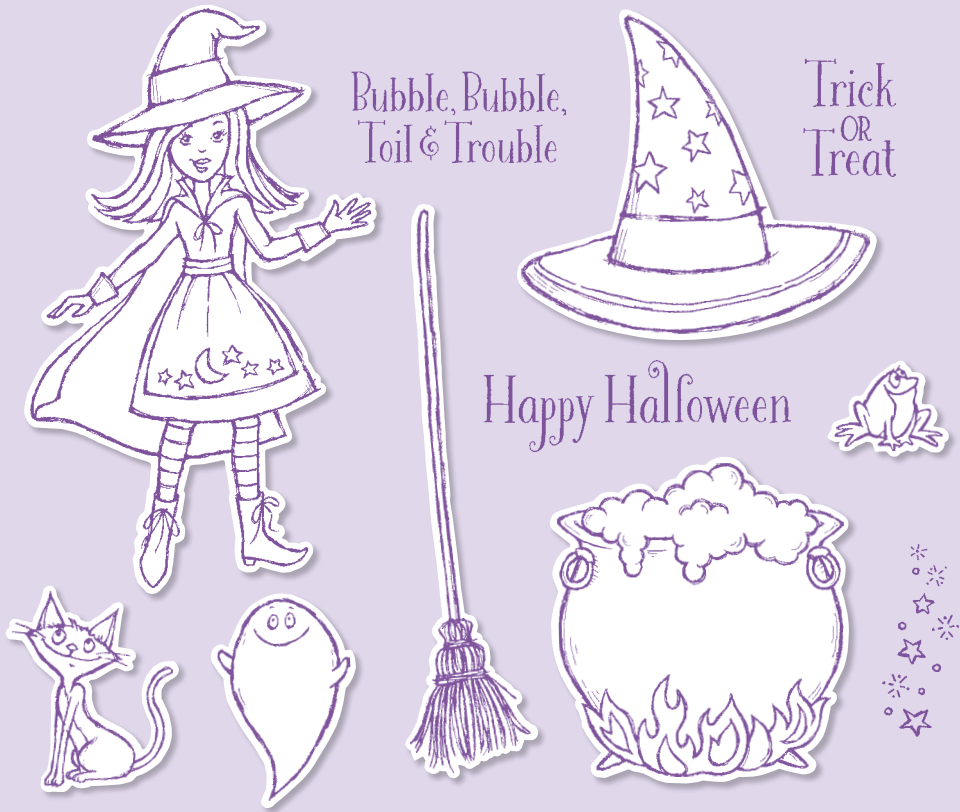

MAKING EVERY DAY BRIGHT

148813 \$16.00 (suggested clear blocks: a, b, g, h)

27 photopolymer stamps • Two-Step

Coordinates with Christmas Bulb Builder Punch (p. 6)

SUITE
TOIL & TROUBLE

Bewitch your loved ones with projects made using this suite