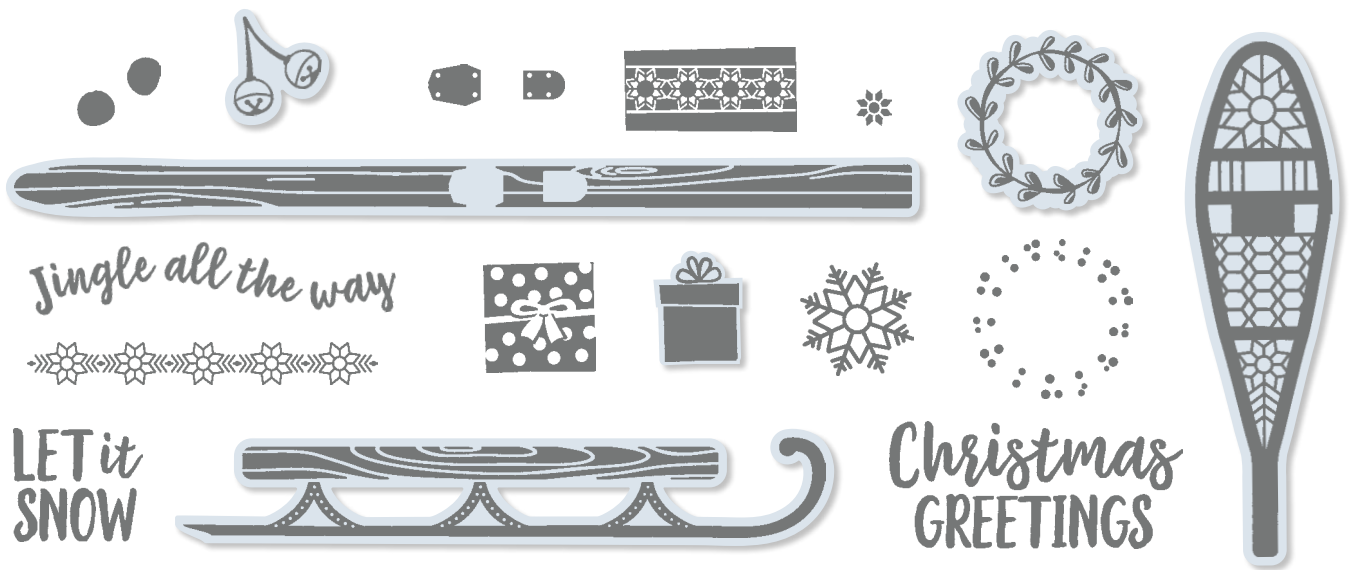

ALPINE ADVENTURE

147742 **$16.00** (suggested clear blocks: a, b, g, h, i)
17 photopolymer stamps • Two-Step

● Coordinates with Alpine Sports Thinlits Dies (p. 11)

BUNDLE
Alpine Adventure
10% OFF
ALPINE ADVENTURE STAMP SET
+ ALPINE SPORTS THINLITS DIES
Photopolymer • 149919 **$41.25**

ALPINE SPORTS THINLITS DIES
147916 **$30.00**
12 dies. Largest die: 4-3/4" x 3/8".
Use with Big Shot (AC p. 214).

FOIL-EDGED CARDS & ENVELOPES*
Cards and envelopes trimmed with gold or silver foil. 20 white cards and 20 white envelopes. Card: 5-1/2" x 4-1/4". Envelope: 5-3/4" x 4-1/2".
● Gold • 147901 **$9.50**
● Silver • 147900 **$9.50**
*Contact your local postal service to determine envelope mailing requirements.