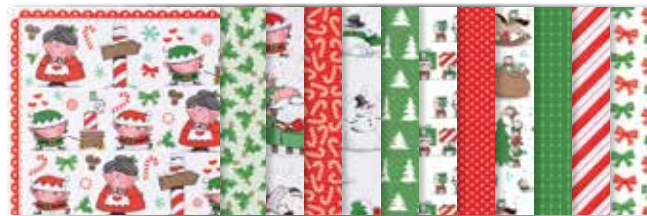

SANTA'S WORKSHOP SPECIALTY DESIGNER SERIES PAPER
147809 **$14.00**
Playful, hand-drawn designs with white flocking on one side of four sheets. 12 sheets: 2 each of 6 double-sided designs. 12" x 12". Acid free, lignin free.
Basic Black, Coastal Cabana, Crushed Curry, Early Espresso, Garden Green, Poppy Parade, Smoky Slate, Whisper White
Coordinates with Santa's Signpost Framelits Dies (p. 19)