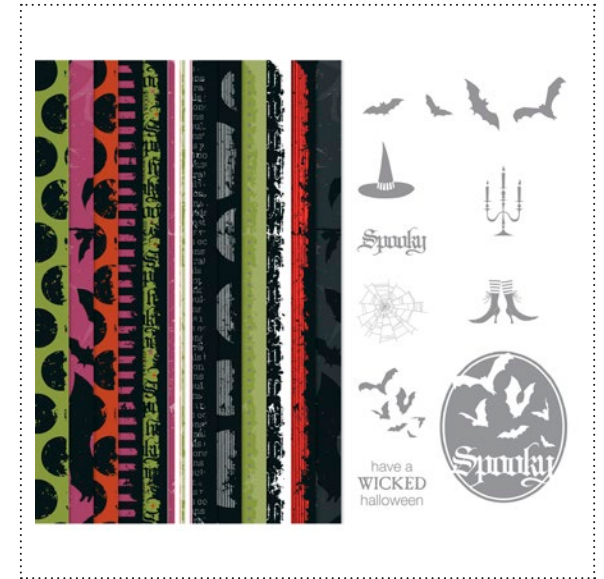

127609 WICKED FUN KIT