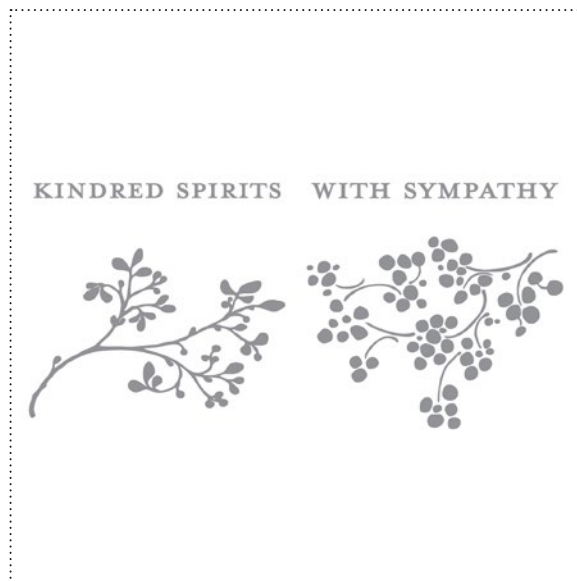

125782 KINDRED SPIRITS STAMP BRUSH SET