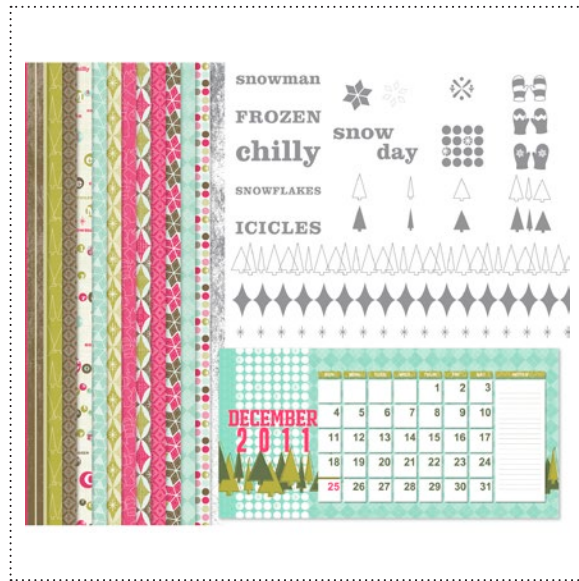

my DIGITAL STUDIO™ Catalog | Artwork Thumbnails

128875 FROSTY DAY II KIT