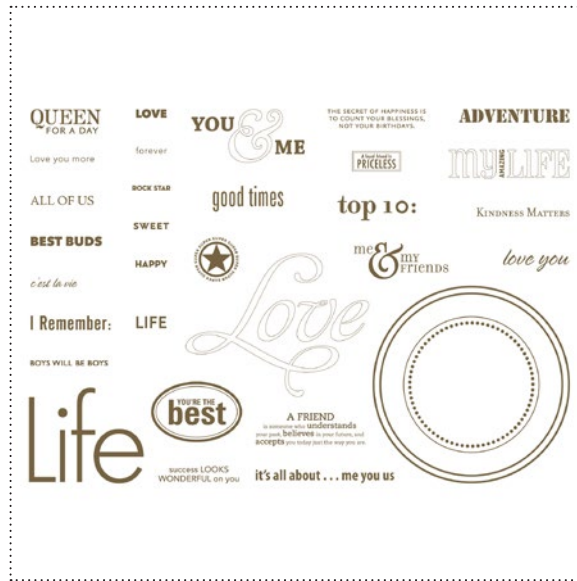

118124 MEDALLION STAMP BRUSH SET

118126 CIRCLE CIRCUS STAMP BRUSH SET

118116 SCHOOL DAYS II STAMP BRUSH SET

118121 GREATEST MOMENTS II STAMP BRUSH SET

118122 PUMPKIN PATCH STAMP BRUSH SET

118117 BERRY CHRISTMAS STAMP BRUSH SET