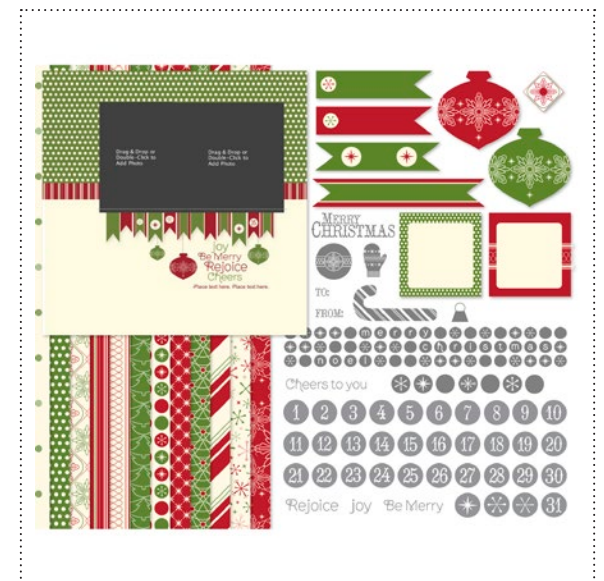

130970 BE OF GOOD CHEER KIT