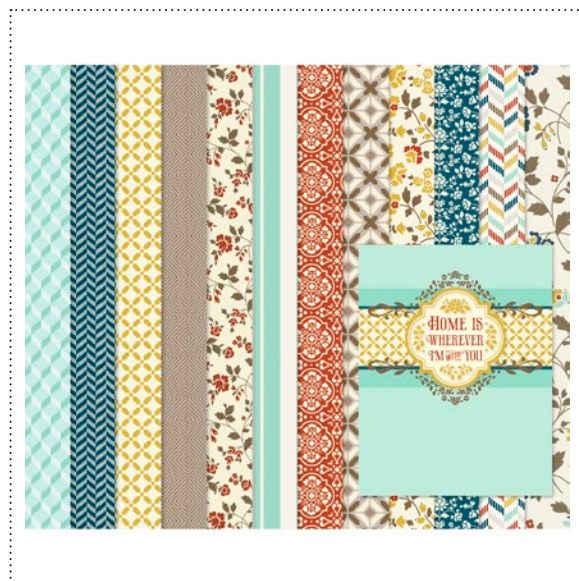

127203 COMFORT CAFÉ DESIGNER SERIES PAPER