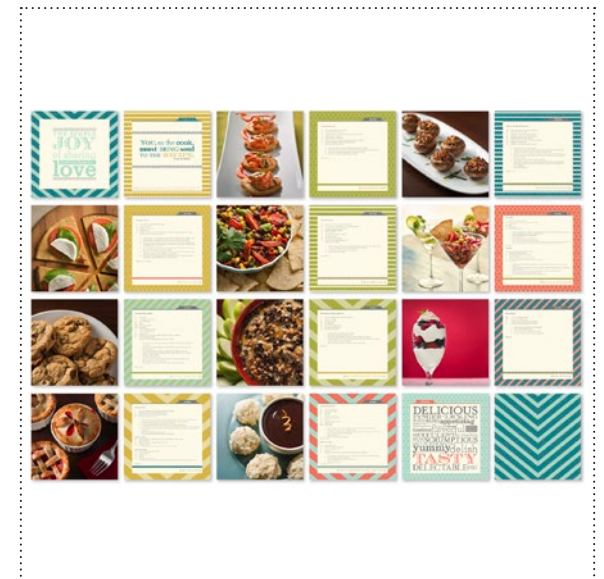

130983 RAZZLEBERRY SPLASH KIT

130972 WORLD SPECTACULAR ENSEMBLE

130976 NATURALS DESIGNER BUTTONS

130860 SASSY SALUTATIONS STAMP BRUSH SET

131007 MELT IN YOUR MOUTH RECIPE PHOTOBOOK TEMPLATE

my DIGITAL STUDIO™ Catalog | Artwork Thumbnails