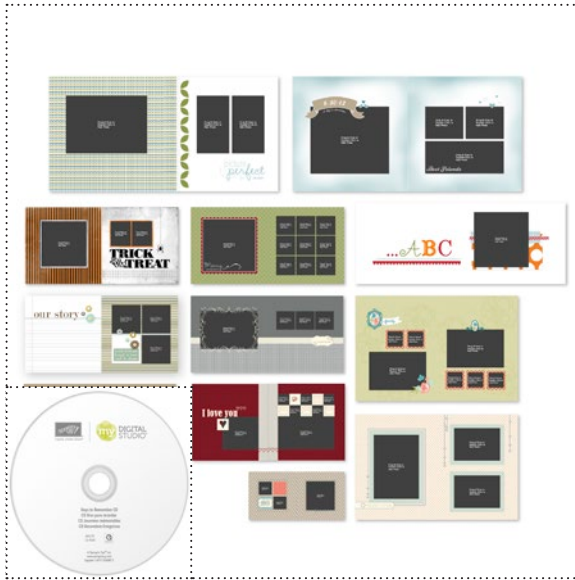

my DIGITAL STUDIO™ Catalog | Artwork Thumbnails

127188 DAYS TO REMEMBER DESIGNER TEMPLATES CD (HOSTESS)*