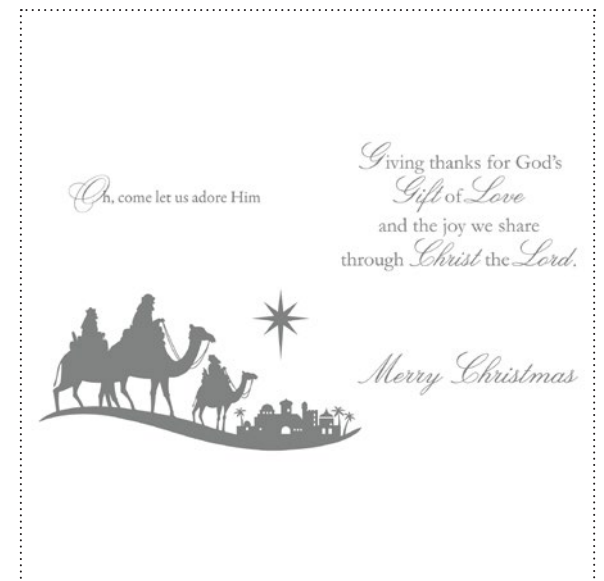

123963 COME TO BETHLEHEM STAMP BRUSH SET