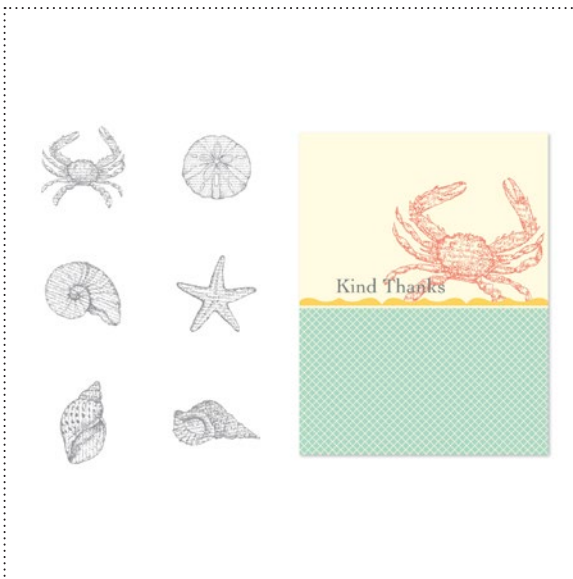

130862 BLAST OFF ENSEMBLE

130852 SPRING BREAK II KIT

130864 LIFE CELEBRATED SWATCHBOOK TEMPLATE

130866 THANKS TO YOU GREETING CARD TEMPLATE

130856 BY THE SEASHORE STAMP BRUSH SET

130870 IN COLOR DIGI TAPE

130861 AFTERNOON DAYDREAM KIT