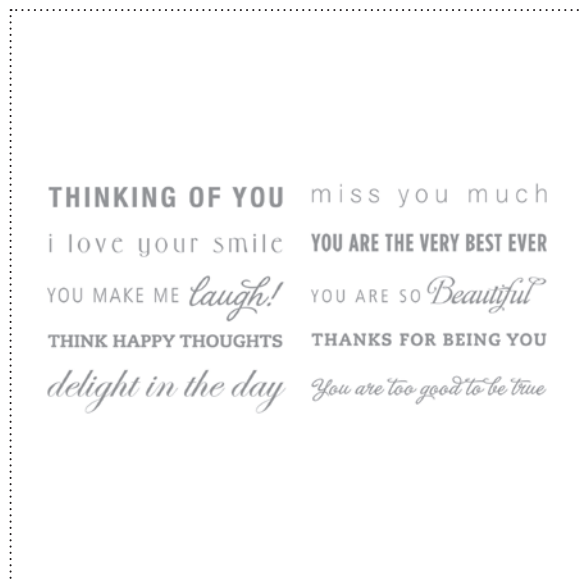

124493 SWEET SCOOPS STAMP BRUSH SET

124540 CHAT ROOM BIRTHDAY STAMP BRUSH SET

124495 WATERCOLOR TRIO STAMP BRUSH SET

125160 CHAT ROOM THOUGHTS OF YOU STAMP BRUSH SET

✓	Item #	Download Name	Contents	Coordinating Colors	US Price	CAN Price	Release Date	Designer Template
	121821	LOVE IMPRESSIONS DESIGNER SERIES PAPER	4 DSP Patterns	Basic Gray, Pink Pirouette, Real Red	\$2.95	\$3.75	1/4/11	---
	123601	XOXO STAMP BRUSH SET	4-piece		\$1.95	\$2.50	1/4/11	---
	122169	BOTANICAL GAZETTE DESIGNER SERIES PAPER	6 DSP Patterns	Cherry Cobbler, Early Espresso, Marina Mist, Not Quite Navy, Old Olive, So Saffron, Very Vanilla	\$3.95	\$4.95	1/4/11	---
	123603	NATURE STAMP BRUSH SET	4-piece		\$1.95	\$2.50	1/4/11	---
	122170	SWEET STITCHES DESIGNER SERIES PAPER	6 DSP Patterns	Chocolate Chip, Daffodil Delight, Melon Mambo, Tangerine Tango, Tempting Turquoise, Regal Rose, Wild Wasabi	\$3.95	\$4.95	1/4/11	---
	123604	SEWING STAMP BRUSH SET	7-piece		\$3.95	\$4.95	1/4/11	---
	122172	SPRINGTIME VINTAGE DESIGNER SERIES PAPER	8 DSP Patterns	Always Artichoke, Baja Breeze, Crumb Cake, Not Quite Navy, Pear Pizzazz, Rose Red, River Rock, Very Vanilla	\$4.95	\$6.50	1/4/11	---
	123602	VINTAGE FLOWERS EMBELLISHMENTS KIT	3-piece	Baja Breeze, Rose Red, Very Vanilla	\$1.95	\$2.50	1/4/11	---
	124015	BRING ON THE CAKE STAMP BRUSH SET	13-piece SVG		\$7.95	\$9.95	1/4/11	---
	124016	CUPCAKE PUNCH	4-piece		\$0.95	\$1.25	1/4/11	4" x 9-1/4" double-sided postcard
	124017	CREATE A CUPCAKE STAMP BRUSH SET	12-piece		\$5.95	\$7.95	1/4/11	---
	124490	LOVE BANDIT STAMP BRUSH SET	9-piece		\$5.95	\$7.95	1/4/11	---
	125158	CHAT ROOM LOVE STAMP BRUSH SET	10-piece		\$5.95	\$7.95	1/4/11	---
	125159	CHAT ROOM OCCASIONS STAMP BRUSH SET	10-piece		\$5.95	\$7.95	1/4/11	---
	124009	LOVE IMPRESSIONS EMBELLISHMENTS	27-piece	Basic Gray, Pink Pirouette, Real Red	\$3.95	\$4.95	1/4/11	4-1/4" x 5-1/2" greeting card
	124013	ARTISTIC ETCHINGS STAMP BRUSH SET	5-piece SVG		\$3.95	\$4.95	1/4/11	---
	124012	LOVE LETTER DESIGNER SERIES PAPER	12 DSP Patterns	Basic Black, Riding Hood Red, Very Vanilla	\$4.95	\$6.50	1/4/11	one-page 12" x 12"
	124014	NOTABLY ORNATE STAMP BRUSH SET	4-piece		\$3.95	\$4.95	1/4/11	one-page 12" x 12"
	124034	PINK PIROUETTE PATTERNS DESIGNER SERIES PAPER	4 DSP Patterns	Pink Pirouette	\$1.95	\$2.50	1/11/11	---
	124032	ROSE RED PATTERNS DESIGNER SERIES PAPER	4 DSP Patterns	Rose Red	\$1.95	\$2.50	1/11/11	---
	124037	WILD WASABI PATTERNS DESIGNER SERIES PAPER	4 DSP Patterns	Wild Wasabi	\$1.95	\$2.50	1/11/11	---
	124035	SO SAFFRON PATTERNS DESIGNER SERIES PAPER	4 DSP Patterns	So Saffron	\$1.95	\$2.50	1/11/11	---
	124024	LETTERPRESS ALPHABET STAMP BRUSH	1 large stamp		\$1.95	\$2.50	1/11/11	---
	124025	LOTS OF LOVE STAMP BRUSH	1 large stamp		\$1.95	\$2.50	1/11/11	---
	124026	VALENTINE DEFINED STAMP BRUSH SET	8-piece		\$5.95	\$7.95	1/11/11	4-1/4" x 5-1/2" greeting card
	124029	BE MY VALENTINE STAMP BRUSH	1 large stamp		\$1.95	\$2.50	1/11/11	---
	124020	SEAM BINDING II RIBBON PACK	12 buttons	Baja Breeze, Crumb Cake, Pear Pizzazz, Rose Red	\$3.95	\$4.95	1/11/11	---
	124488	EXTRA POSTAGE STAMP BRUSH SET	4-piece		\$3.95	\$4.95	1/11/11	---