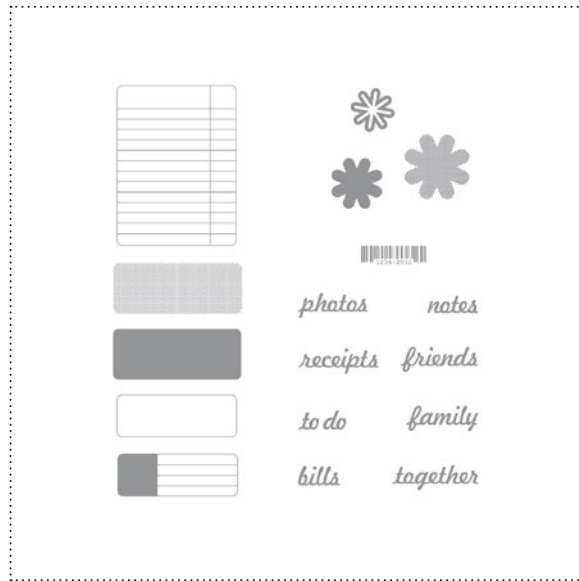

127177 REGALS PAPER BUTTONS

mids2+

127178 2010-2012 IN COLOR PAPER BUTTONS

mids2+

127172 AUTUMN ELEMENTS STAMP BRUSH SET

124579 NOTEBOOK II DESIGNER SERIES PAPER

124578 MESSENGER II EMBELLISHMENTS

127174 MESSENGER II STAMP BRUSH SET