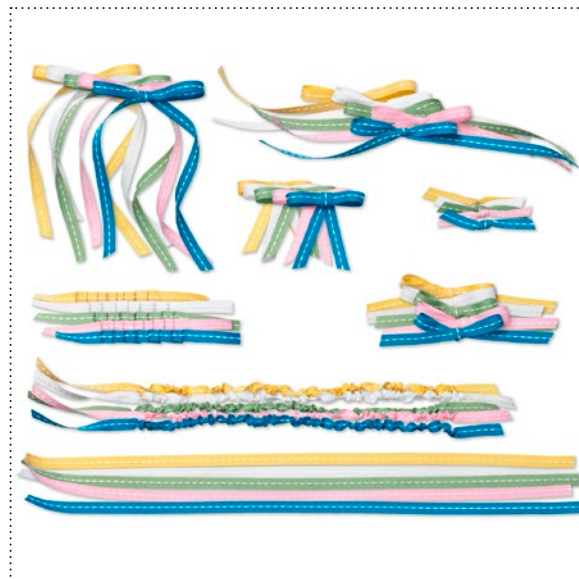

131233 MORNING POST ALPHABET STAMP BRUSH

131223 VINTAGE FACETED BUTTONS

131229 FRIGHTENING FELINE STAMP BRUSH

131473 HAPPY MERRY GREETING CARD TEMPLATE

131474 EVER BRIGHT GREETING CARD TEMPLATE

131217 TOPSY-TURVY CELEBRATION KIT