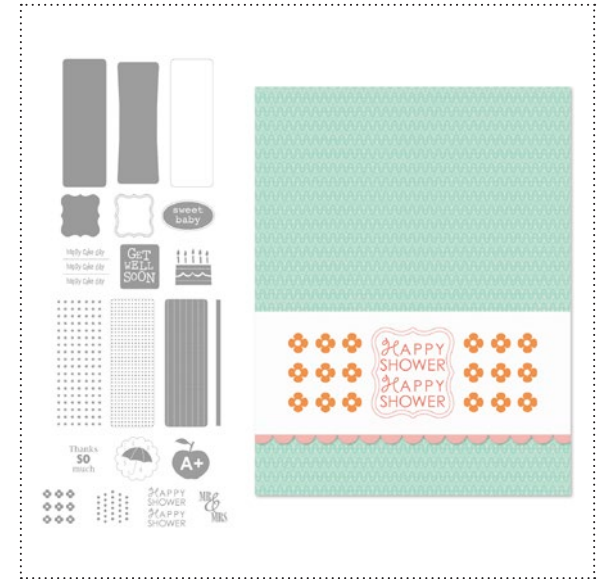

130058 IT'S A WRAP OCCASIONS STAMP BRUSH SET