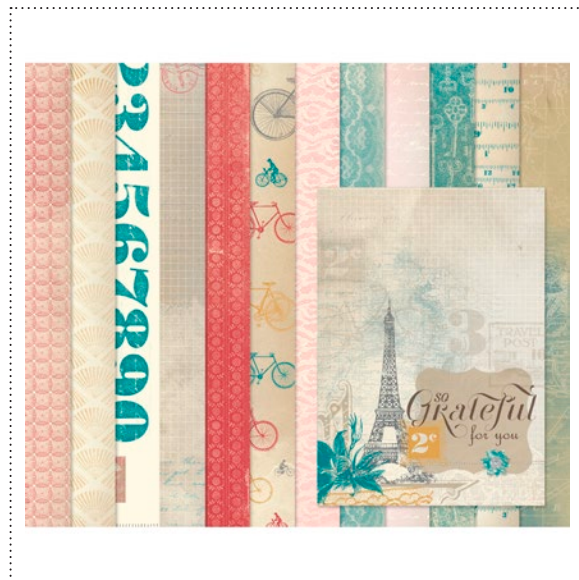

127200 FAN FAIR DESIGNER SERIES PAPER