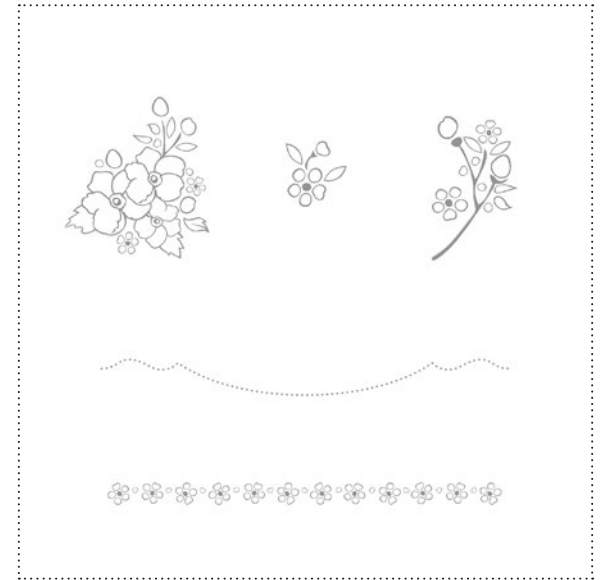

125616 APOTHECARY ART STAMP BRUSH SET

125619 BORDERING ON ROMANCE STAMP BRUSH SET

125620 RUE DES FLEURS STAMP BRUSH SET

125621 SWEET CAKE STAMP BRUSH SET

127186 P.S. I LOVE YOU STAMP BRUSH SET

my DIGITAL STUDIO™ Catalog | Artwork Thumbnails