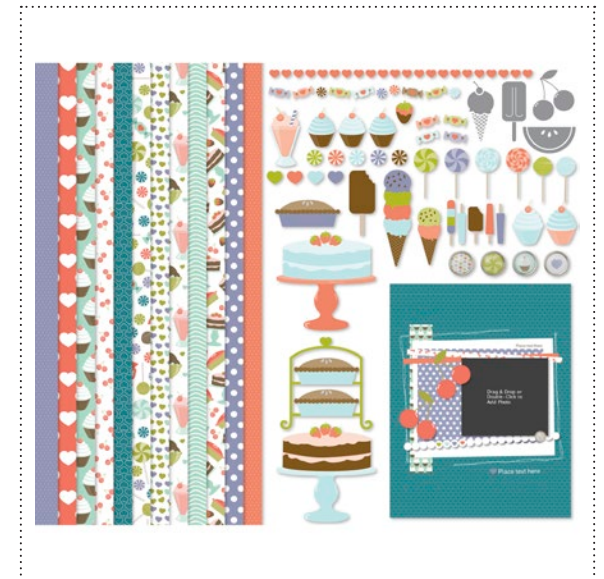

129344 MY CUTE VALENTINE PRINTABLES DESIGNER TEMPLATE

129332 TWITTERPATED KIT

129347 CRUSH ON YOU COLOR PRINTABLES DESIGNER TEMPLATE

129349 BE MINE FRAMABLE DESIGNER TEMPLATE

129341 TEA SHOPPE STAMP BRUSH SET