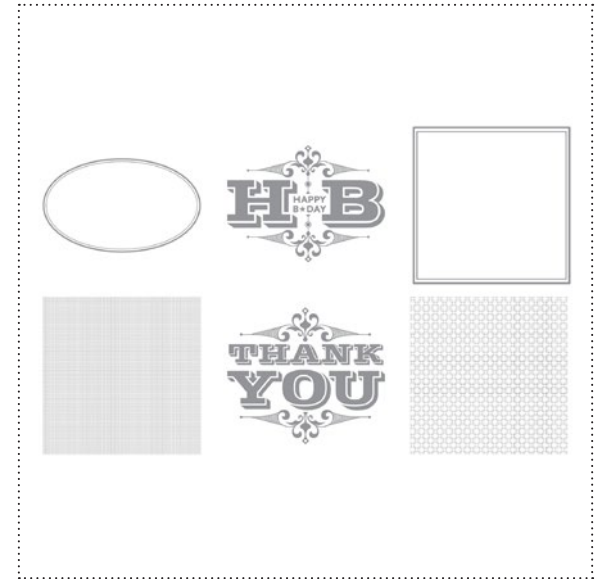

124567 ENGRAVED GREETINGS STAMP BRUSH SET