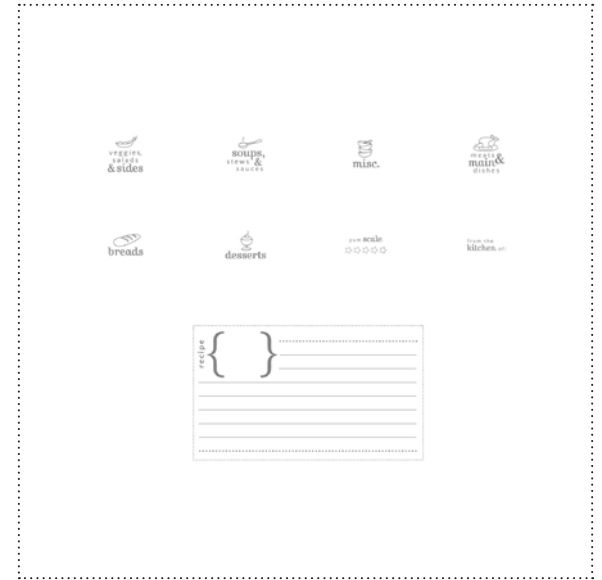

124585 FROM THE KITCHEN OF STAMP BRUSH SET