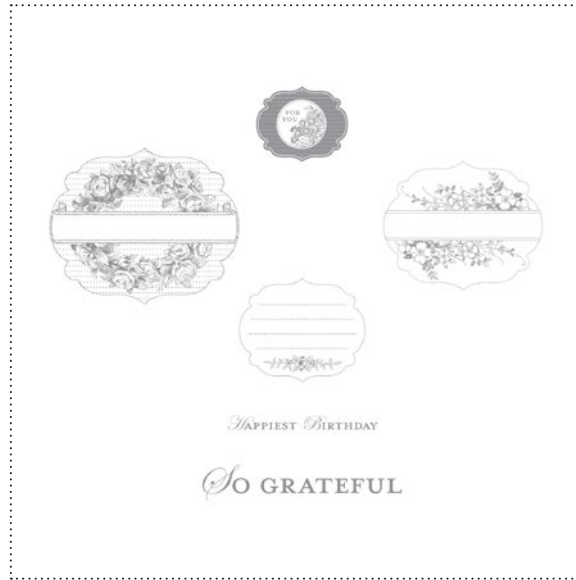

125616 APOTHECARY ART STAMP BRUSH SET