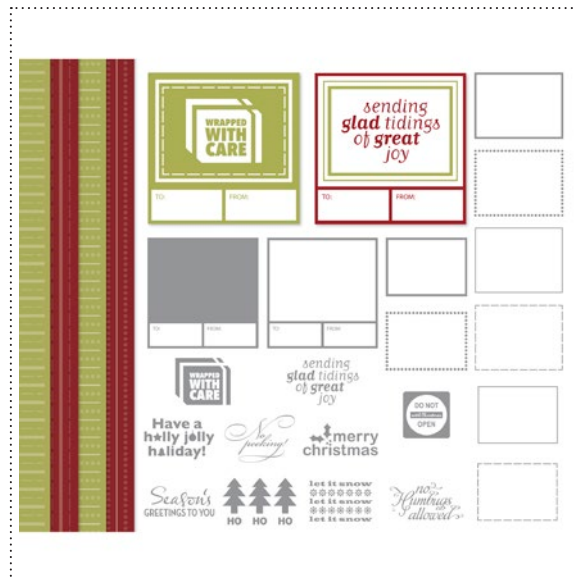

127759 SPICE CAKE KIT

127574 2012 DAILY PLANNER PHOTOBOOK TEMPLATE

127438 EVERY LITTLE DETAIL JOURNAL TEMPLATE

127441 WHIMSICAL NOTES JOURNAL TEMPLATE

127587 SENDING GLAD TIDINGS DESIGNER TAGS KIT

127572 HAPPIEST OF HOLIDAYS PHOTOCARD TEMPLATE