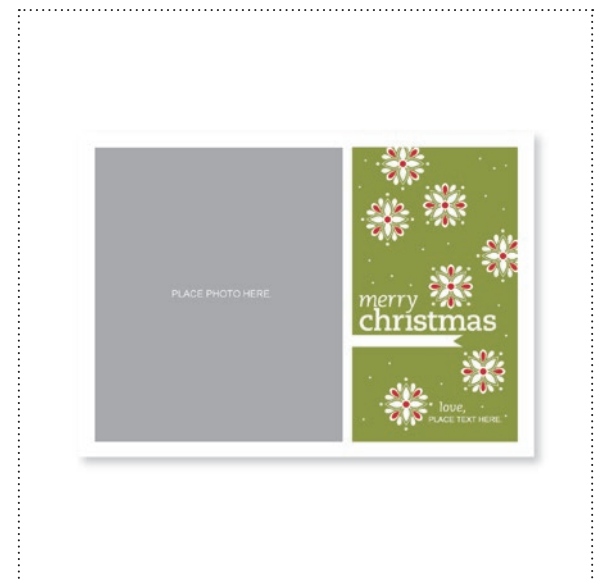

123968 LEADERSHIP 2011 STAMP BRUSH SET

123981 SERENE SNOWFLAKES STAMP BRUSH SET

123982 BLUEBERRY CRISP DESIGNER SERIES PAPER

125145 CALM AND BRIGHT PHOTOCARD TEMPLATE

125146 HOLIDAY GREETINGS PHOTOCARD TEMPLATE