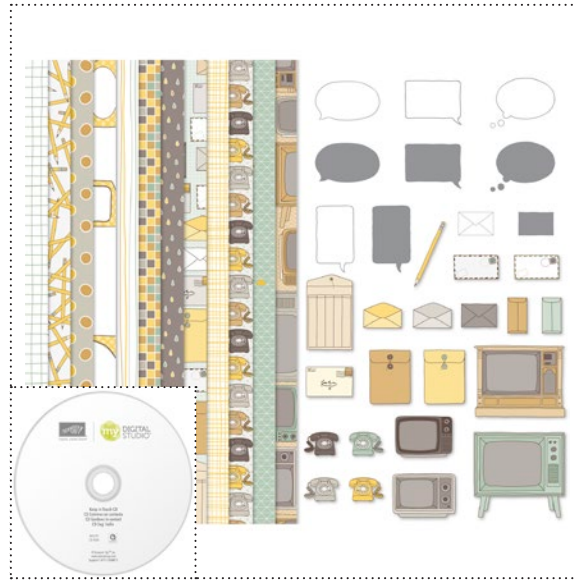

127189 KEEP IN TOUCH CD (HOSTESS)*