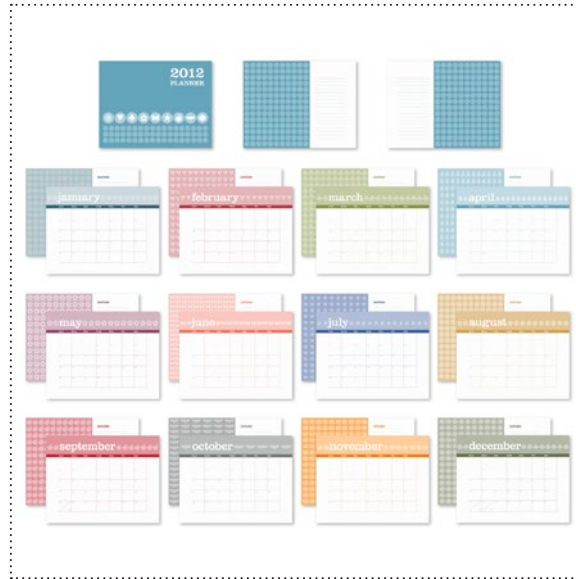

127574 2012 DAILY PLANNER PHOTOBOOK TEMPLATE