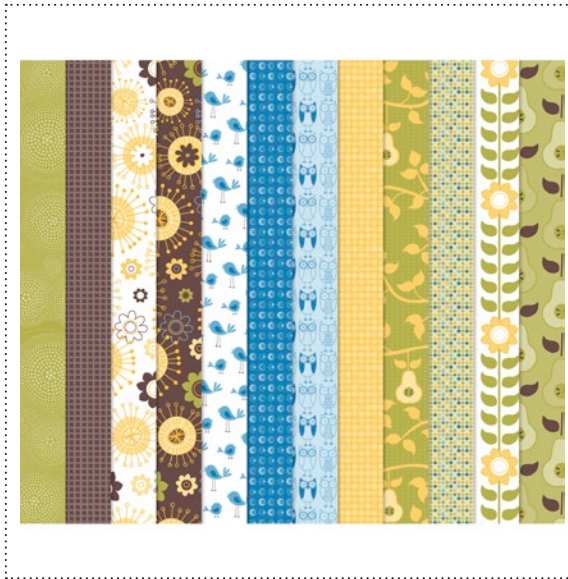

126035 BAKER'S TWINE

126158 LITTLE BOOK OF COUPONS DESIGNER SWATCHBOOK TEMPLATE

126037 BLOSSOM BOUQUET PUNCH

126038 BOLD BLOSSOMS STAMP BRUSH SET

126039 SUMMER SPLASH STAMP BRUSH SET

126059 GOOD MORNING SUNSHINE DESIGNER SERIES PAPER