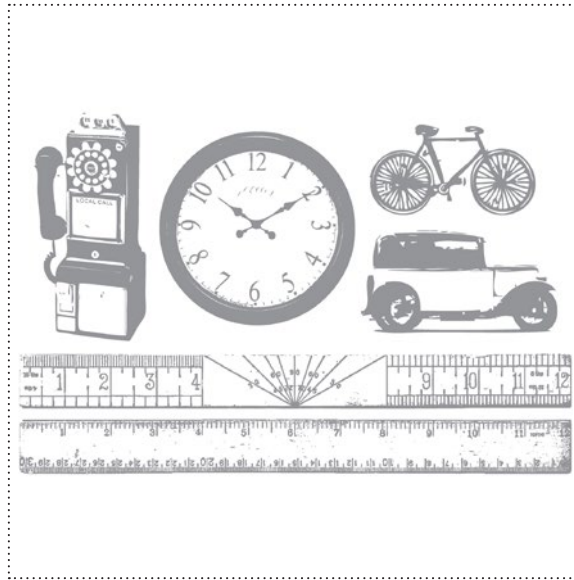

121435 TIMELESS STAMP BRUSH SET