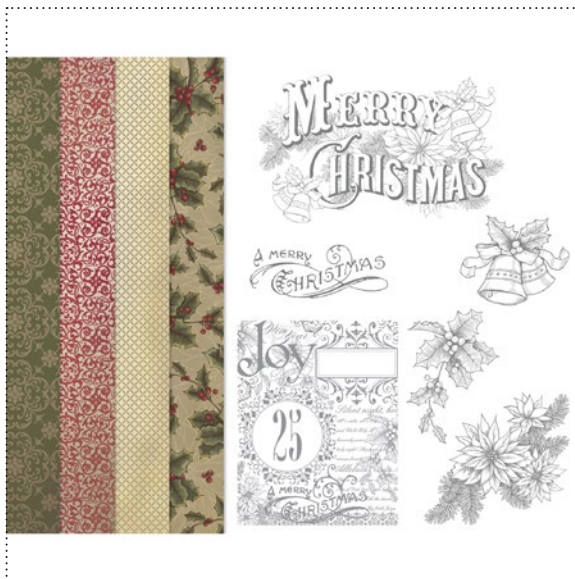

122176 DECK THE HALLS PHOTOCARD DIGITAL KIT