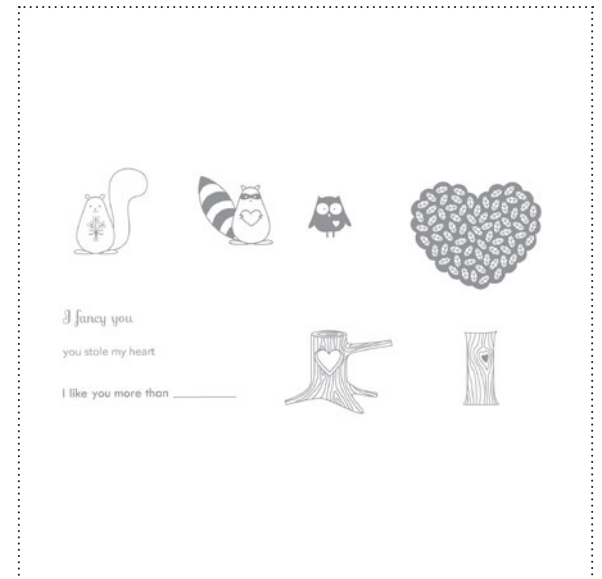

122172 SPRINGTIME VINTAGE DESIGNER SERIES PAPER

123602 VINTAGE FLOWERS EMBELLISHMENTS KIT

124015 BRING ON THE CAKE STAMP BRUSH SET

mids2+

124016 CUPCAKE PUNCH

124017 CREATE A CUPCAKE STAMP BRUSH SET

124490 LOVE BANDIT STAMP BRUSH SET