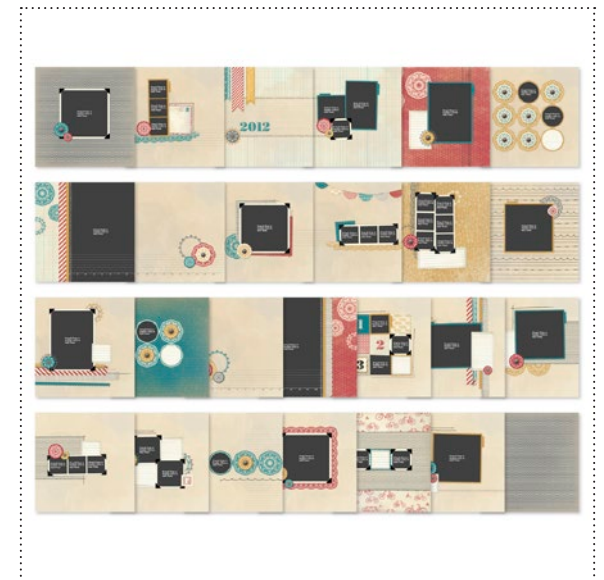

127189 KEEP IN TOUCH CD (HOSTESS)*

my DIGITAL STUDIO™ Catalog | Artwork Thumbnails

127212 FAN FAIR COLLECTION DVD*

127200 FAN FAIR DESIGNER SERIES PAPER

127201 POSTAGE DUE STAMP BRUSH SET

127202 FAN FAIR PHOTOBOOK TEMPLATE