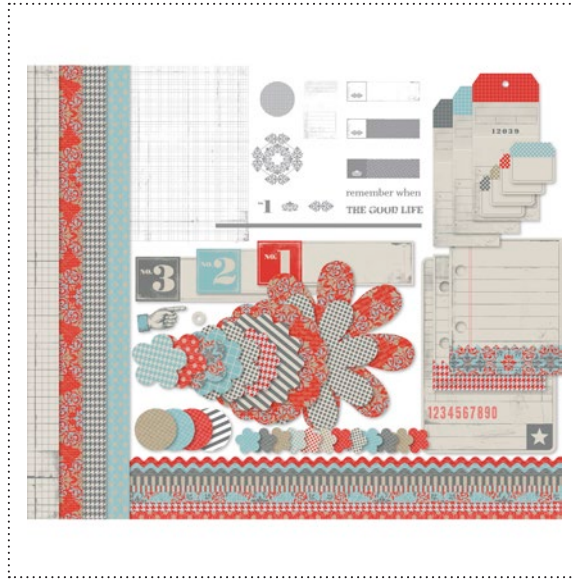

127431 TICKETS & TAGS KIT