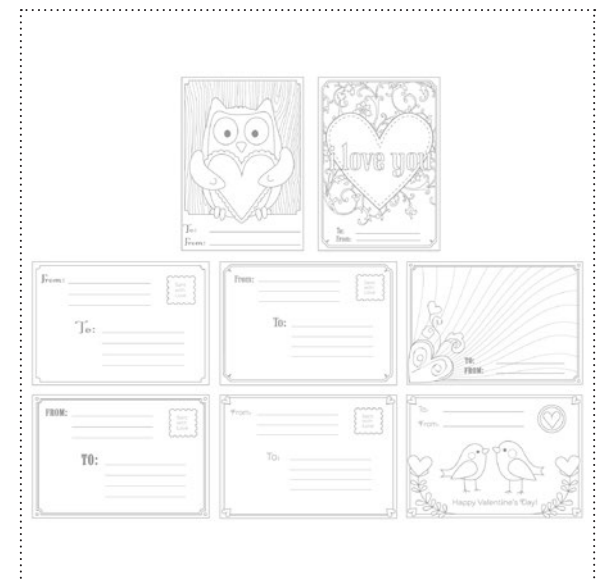

129337 HEARTS COLLECTION PUNCH