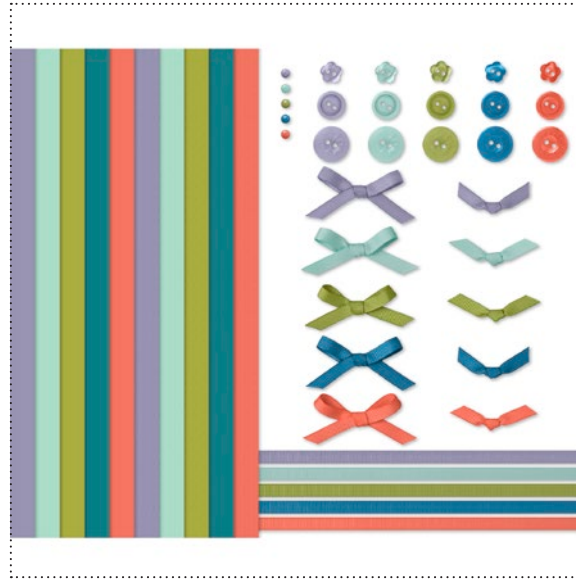

127339 2011-2013 IN COLOR PACK