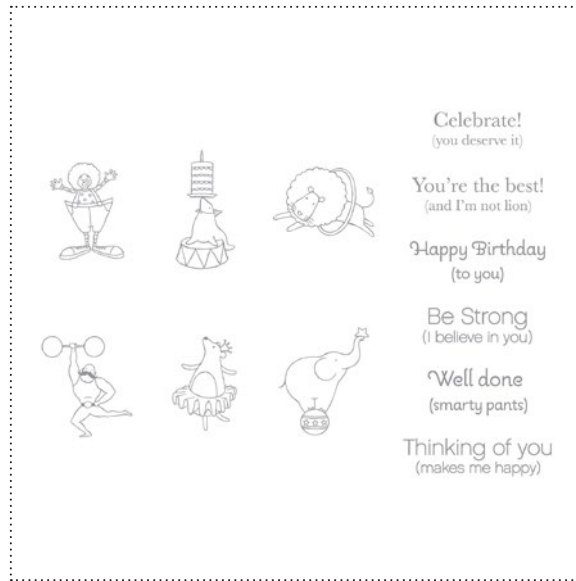

123137 UNDER THE BIG TOP STAMP BRUSH SET

123138 BIG TOP BIRTHDAY DESIGNER SERIES PAPER

123149 NOW YOU'RE COOKIN' STAMP BRUSH SET

123150 DOMESTIC GODDESS DESIGNER SERIES PAPER

124230 JUST ADD CAKE DIGITAL KIT