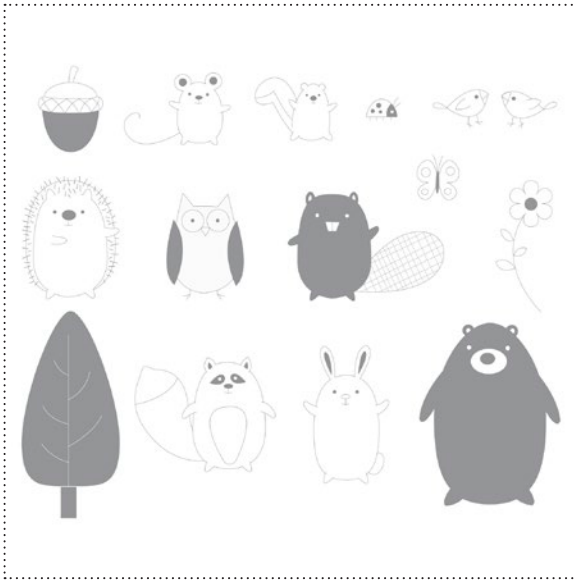

127419 RAINING FLOWERS STAMP BRUSH SET

127425 SMITTEN ALPHABET PUNCH

127404 BRIGHT BLESSINGS STAMP BRUSH SET

127403 FALLING LEAVES STAMP BRUSH SET

127424 ESTABLISHED ELEGANCE STAMP BRUSH SET

127416 UNDER THE STARS STAMP BRUSH SET