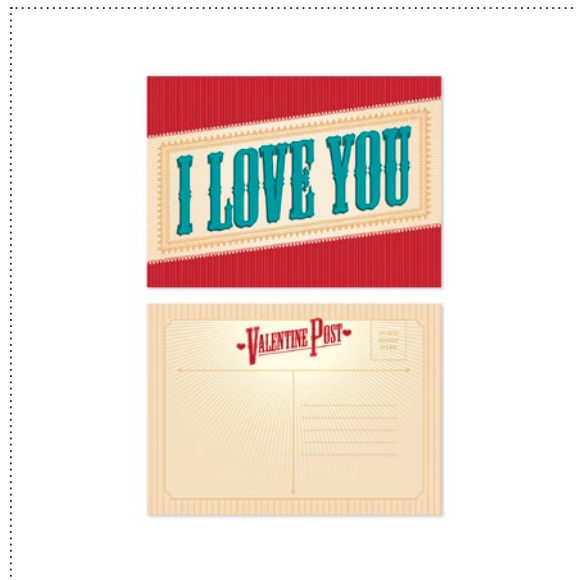

mids2+

129014 HUGS & KISSES PUNCH

mids2+

129005 SWEETLY NESTED FRAMABLE DESIGNER TEMPLATE

129009 SWEETEST EVER VALENTINE'S DESIGNER TEMPLATE

129010 OWL BE YOURS & YOU BEE MINE GREETING CARD TEMPLATES

129011 VALENTINE POST POSTCARD TEMPLATE