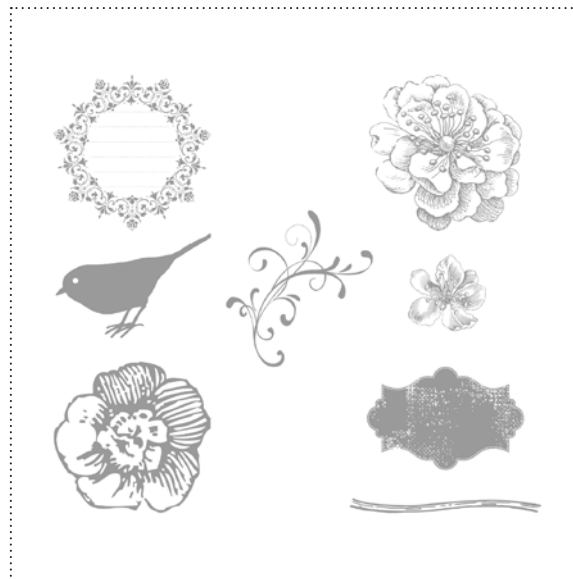

130859 EVERYTHING ELEANOR STAMP BRUSH SET