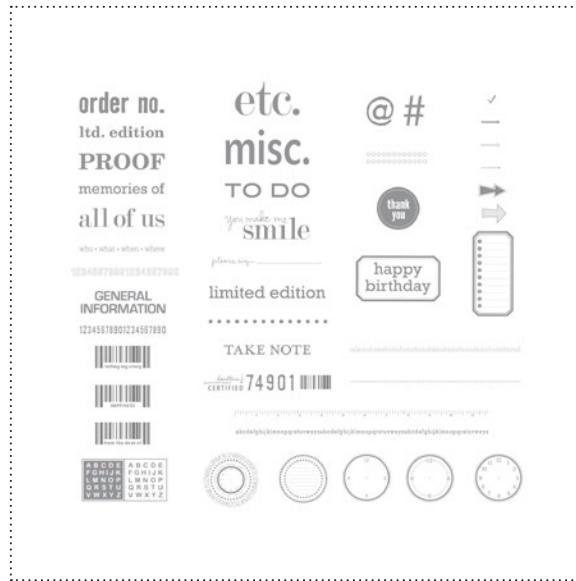

127177 REGALS PAPER BUTTONS

mids2+

127178 2010-2012 IN COLOR PAPER BUTTONS

mids2+

127172 AUTUMN ELEMENTS STAMP BRUSH SET

124579 NOTEBOOK II DESIGNER SERIES PAPER

124578 MESSENGER II EMBELLISHMENTS

127174 MESSENGER II STAMP BRUSH SET