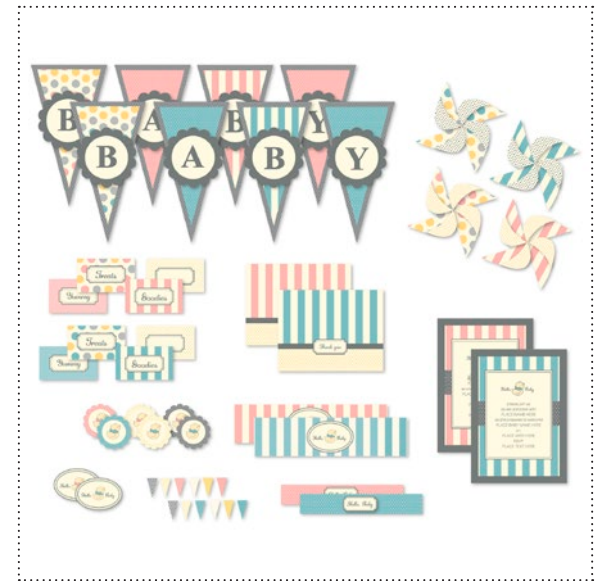

126045 SWEET SERENDIPITY STAMP BRUSH SET

126032 ON THE GRILL STAMP BRUSH SET

126033 HAPPY CAMPER STAMP BRUSH SET

126031 TART & TANGY STAMP BRUSH SET

126057 TRENDY TREES STAMP BRUSH SET

126058 BRIGHT DELIGHT EMBELLISHMENTS