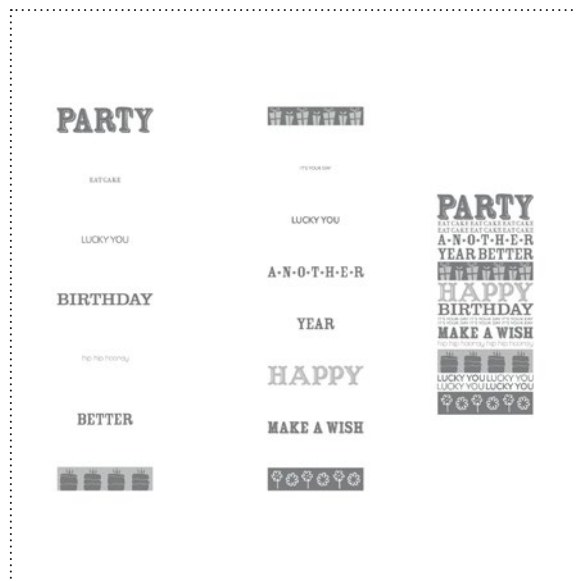

129593 ANNOUNCING BABY BOY POSTCARD TEMPLATE

my DIGITAL STUDIO™ Catalog | Artwork Thumbnails

129359 MIXED BUNCH KIT

129016 YOU'RE MY TYPE STAMP BRUSH SET

129017 WASHI DELIGHTFUL DIGITAL TAPE

129598 BOARDWALK STAMP BRUSH SET