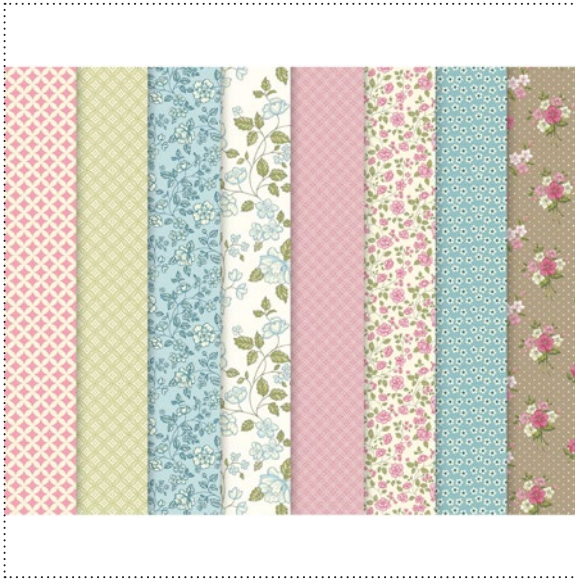

123601 XOXO STAMP BRUSH SET

122169 BOTANICAL GAZETTE DESIGNER SERIES PAPER

123603 NATURE STAMP BRUSH SET

122170 SWEET STITCHES DESIGNER SERIES PAPER

123604 SEWING STAMP BRUSH SET

my DIGITAL STUDIO™ Catalog | Artwork Thumbnails