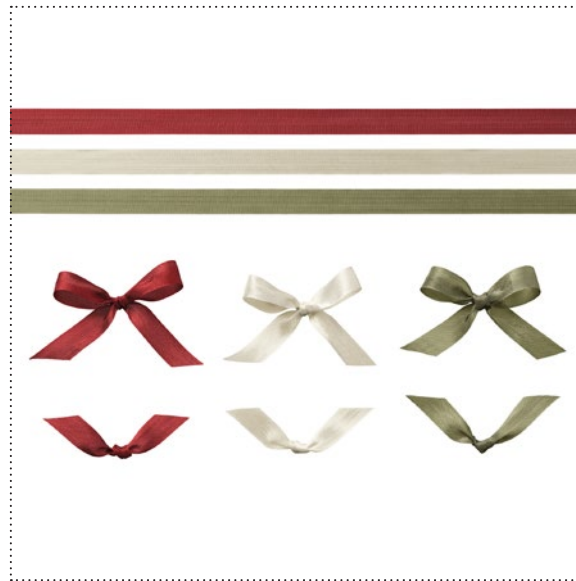

123957 SEAM BINDING RIBBON