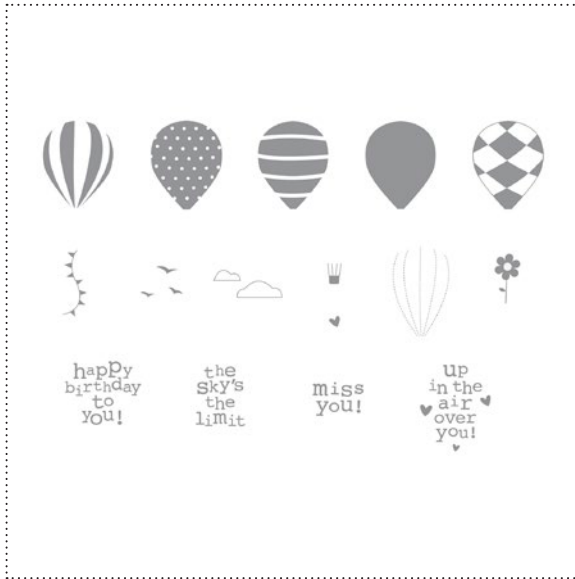

127339 2011-2013 IN COLOR PACK

127341 TIMELESS PORTRAIT
DESIGNER TEMPLATE PAGE

127349 3/8" RUFFLED RIBBON

127342 NURSERY ADDITIONS
DESIGNER TEMPLATE PACK

125834 BIG TOP BIRTHDAY EMBELLISHMENTS

127346 UP, UP, & AWAY STAMP BRUSH SET