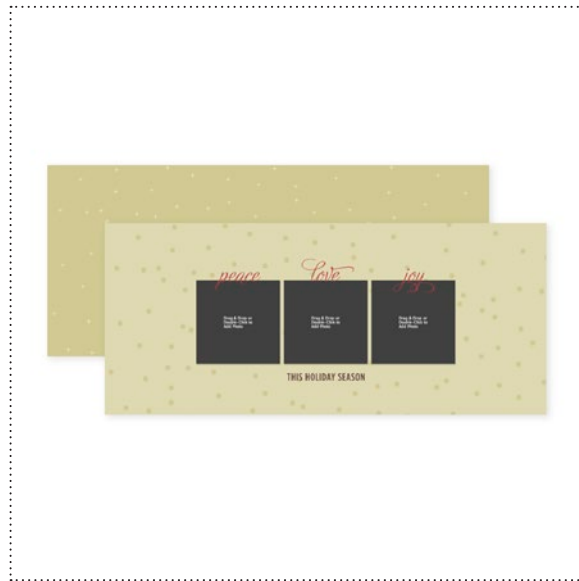

127442 PEACE, LOVE, & JOY PHOTOCARD TEMPLATE