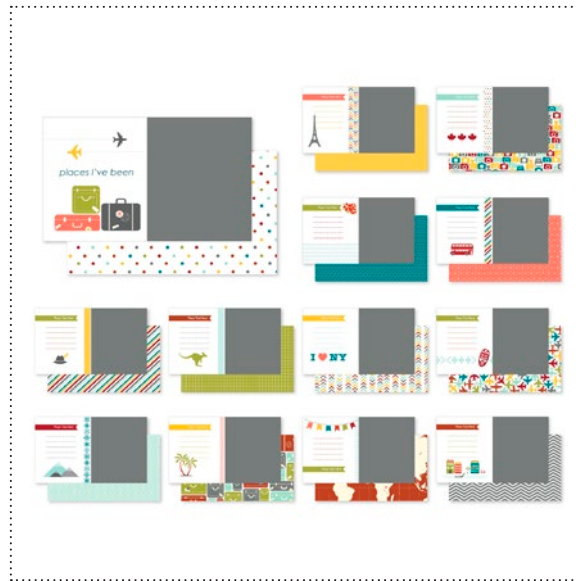

131009 PLACES I'VE BEEN SWATCHBOOK TEMPLATE