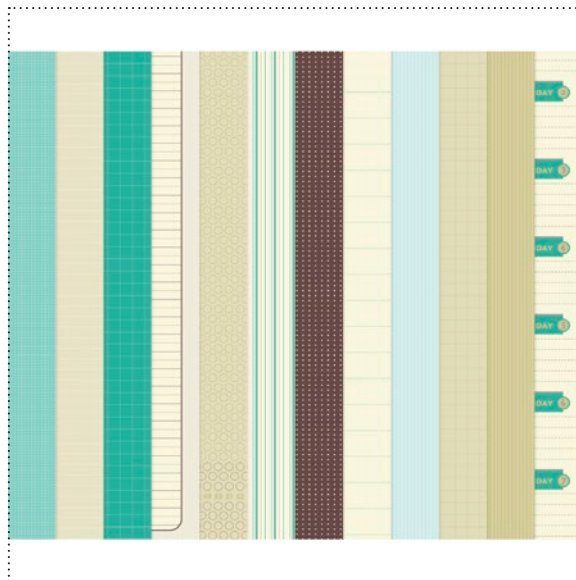

127177 REGALS PAPER BUTTONS

mids2+

127178 2010-2012 IN COLOR PAPER BUTTONS

mids2+

127172 AUTUMN ELEMENTS STAMP BRUSH SET

124579 NOTEBOOK II DESIGNER SERIES PAPER

124578 MESSENGER II EMBELLISHMENTS

127174 MESSENGER II STAMP BRUSH SET