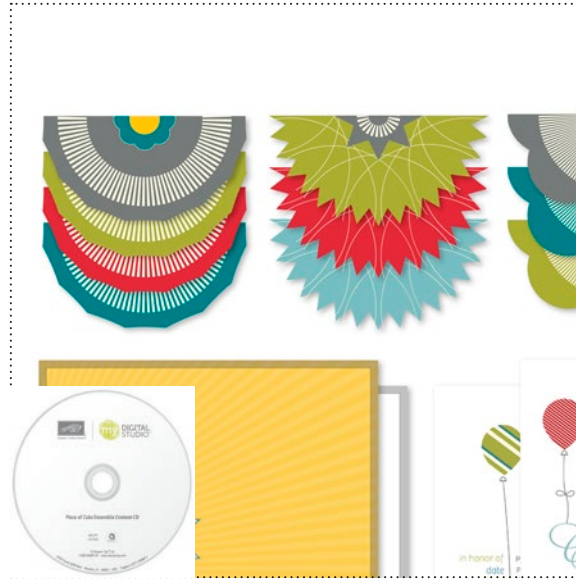

127222 PIECE OF CAKE ENSEMBLE CD
Available 1/24/12 through 3/31/12