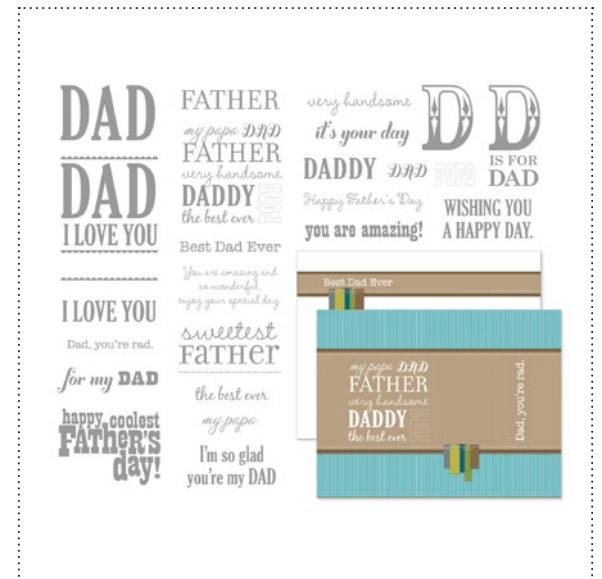

129889 EARTH LAUGHS FRAMABLE DESIGNER TEMPLATE

129870 GOOD TIMES II KIT

129879 KEEP THIS MEMORY PHOTOBOOK TEMPLATE

129922 MOTHER'S DAY BLOSSOM TRIFOLD TEMPLATE

129869 RAD DAD STAMP BRUSH SET

129880 DECORATIVE OVERLAYS STAMP BRUSH SET