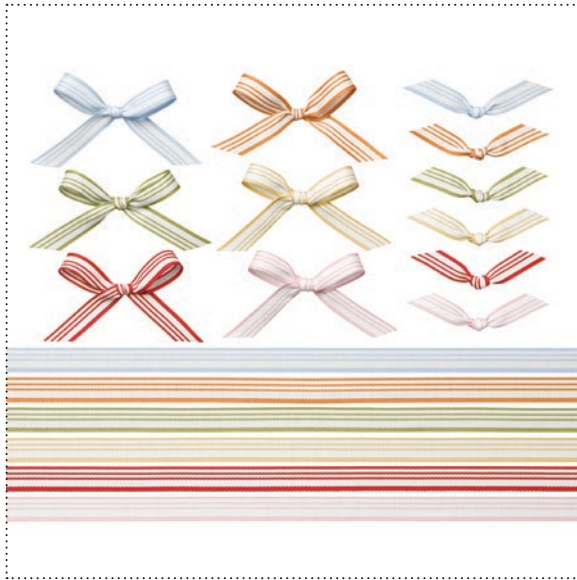

121070 FATHER'S DAY STAMP BRUSH SET

121071 TRAVEL JOURNAL DIGITAL KIT

121072 JULY FOURTH STAMP BRUSH SET

122146 ROUND TAB PUNCH

123174 KING OF THE GRILL STAMP BRUSH SET

my DIGITAL STUDIO™ Catalog | Artwork Thumbnails