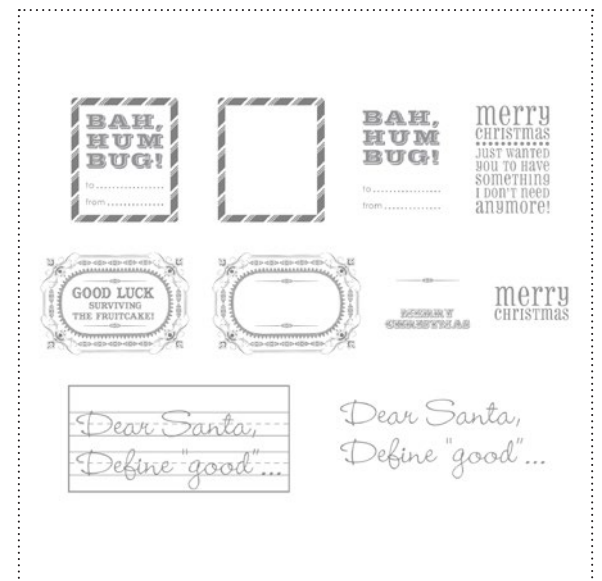

129006 BAH HUMBUG STAMP BRUSH SET