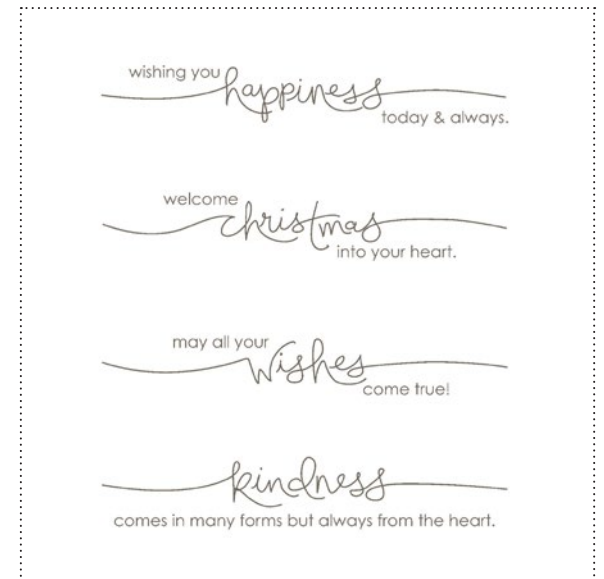

119104 FRAMES WITH A FLOURISH STAMP BRUSH SET

118829 FRIENDS 24-7 STAMP BRUSH SET

118824 FUNDAMENTAL PHRASES STAMP BRUSH SET

118837 GOOD FRIEND STAMP BRUSH SET

118830 GREATEST MOMENTS STAMP BRUSH SET

118831 HEARD FROM THE HEART STAMP BRUSH SET