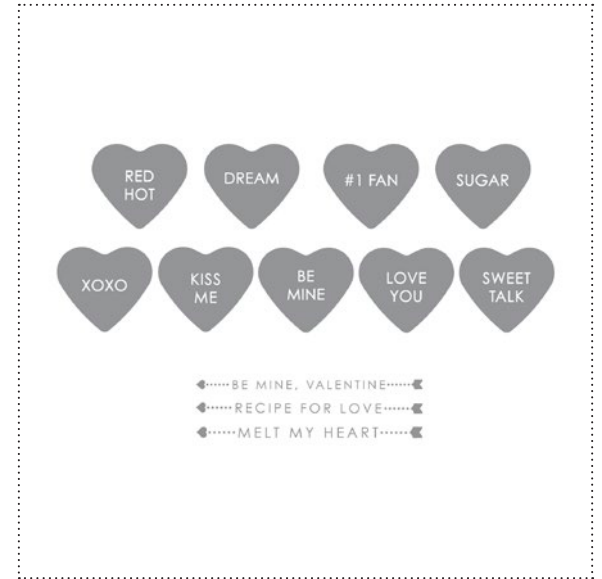

129339 SWEET SHOP KIT

mds2+

129336 LABELS COLLECTION PUNCH

129343 LOVE BOTS KIT

mds2+

129342 WEDDING WORDS STAMP BRUSH SET

129350 OH BABY PHOTOBOOK TEMPLATE

129353 GRAND SOIREE STAMP BRUSH SET