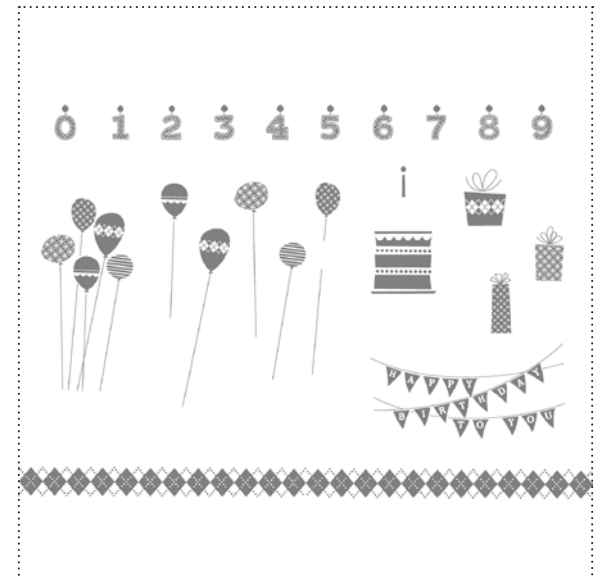

127427 SCHOOL LINES STAMP BRUSH

127428 GOOD GRID STAMP BRUSH

127431 TICKETS & TAGS KIT

127407 AWNING STAMP BRUSH

127408 HAPPY BDAY STAMP BRUSH

127409 PENNANT STAMP BRUSH

127430 PATTERNED PARTY STAMP BRUSH SET