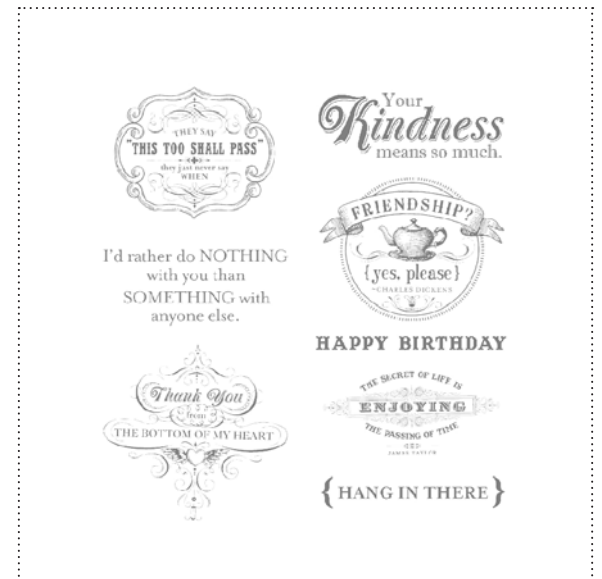

131234 FROM MY HEART STAMP BRUSH SET