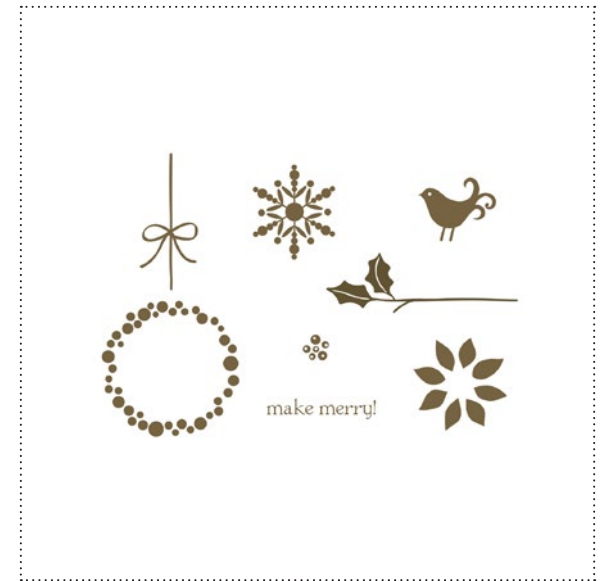

118124 MEDALLION STAMP BRUSH SET

118126 CIRCLE CIRCUS STAMP BRUSH SET

118116 SCHOOL DAYS II STAMP BRUSH SET

118121 GREATEST MOMENTS II STAMP BRUSH SET

118122 PUMPKIN PATCH STAMP BRUSH SET

118117 BERRY CHRISTMAS STAMP BRUSH SET