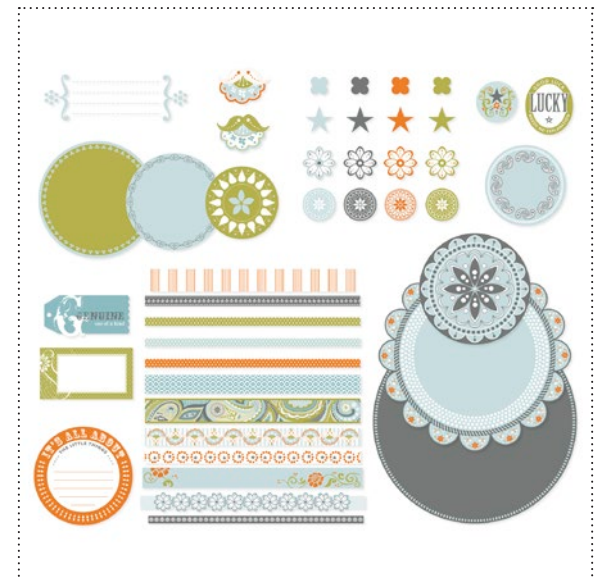

124577 LUCKY STAR EMBELLISHMENTS