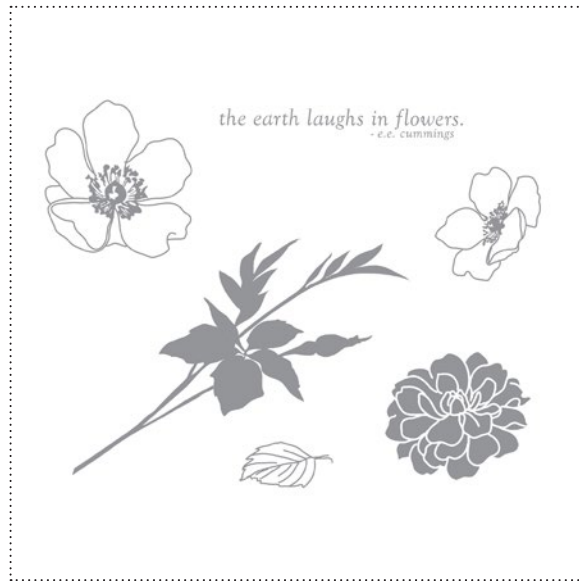

my DIGITAL STUDIO™ Catalog | Artwork Thumbnails

124110 FABULOUS FLORETS STAMP BRUSH SET