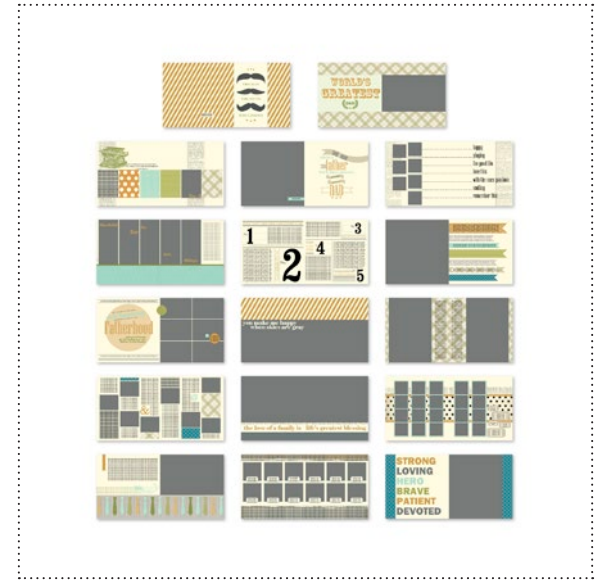

129881 NEWSPRINT DESIGNER SERIES PAPER

130104 THE MAN, THE MYTH BOARD BOOK DESIGNER TEMPLATE

✓	Item #	Download Name	Contents	Coordinating Colors	US Price	CAN Price	Release Date	Designer Template
	129601	SUMMER SMOOCHES KIT	8-piece stamp brush set, 12 DSP patterns, 3 embellishments	Daffodil Delight, Island Indigo, Lucky Limeade, Real Red, Rich Razzleberry, Tangerine Tango, Tempting Turquoise, Whisper White	\$9.95	\$12.50	4/1/12	two greeting cards (4-1/4" x 5-1/2" and 5-1/2" x 4-1/4")
	129919	SUMMER SMOOCHES PHOTOBOOK TEMPLATE	24-page photo-book, 16-piece stamp brush set, 15 DSP patterns, 39 embellishments	Daffodil Delight, Island Indigo, Lucky Limeade, Real Red, Rich Razzleberry, Tangerine Tango, Tempting Turquoise, Whisper White	\$17.95	\$21.95	4/1/12	24-page 8" x 8" photobook
	129874	SWEET LITTLE ONE SWATCHBOOK TEMPLATE	26-page swatchbook template, 39-piece stamp brush set, 17 embellishments, 9 punches	Barely Banana, Going Gray, Old Olive, Soft Suede, Whisper White	\$12.95	\$15.95	4/3/12	26-page swatchbook
	129890	LITTLE MILESTONE BIRTHDAYS GREETING CARD TEMPLATE SET	10 greeting card templates, 16-piece stamp brush set, 5 DSP patterns, 14 embellishments	Basic Black, Basic Gray, Brilliant Blue, Cherry Cobbler, Chocolate Chip, Crushed Curry, Daffodil Delight, Elegant Eggplant, Gable Green, Garden Green, Glorious Green, Going Gray, Marina Mist, Melon Mambo, Midnight Muse, Not Quite Navy, Old Olive, Pacific Point, Poppy Parade, Pumpkin Pie, Real Red, Soft Suede, Summer Sun, Tangerine Tango, Tempting Turquoise, Wild Wasabi, Yo Yo Yellow	\$7.95	\$9.95	4/3/12	10 greeting cards (5" x 7", 2 7" x 5", 3 4-1/4" x 5-1/2", 4 6" x 6")
	129872	MOM, I LOVE YOU ENSEMBLE	greeting card template, tag template, journal template, 10-piece stamp brush set, 9 embellishments	Blushing Bride, Pool Party, Rich Razzleberry, Rose Red, Very Vanilla	\$9.95	\$12.50	4/3/12	5-1/2" x 4-1/4" greeting card, 8-1/2" x 11" tag template, 6-1/4" x 8-1/4" journal front and back cover
	130167	PERFECTLY PENNED STAMP BRUSH SET	4-piece		\$1.95	\$2.50	4/3/12	---
	129892	MISTYPED ALPHABET STAMP BRUSH SET	36-piece		\$9.95	\$12.50	4/3/12	---
	129883	FASHIONABLE STAMP BRUSH SET	14-piece		\$7.95	\$9.95	4/3/12	---
	130103	WONDERFUL YOU BOARD BOOK TEMPLATE	34-page board book template, 52-piece stamp brush set	Blushing Bride, Crumb Cake, Daffodil Delight, Pool Party	\$14.95	\$18.50	4/10/12	34-page 8" x 8" board book
	129877	GRAD PARTY ENSEMBLE	2 postcard templates, 2 décor templates, 1 page template, 20-piece stamp brush set, 7 DSP patterns, 7 embellishments, 3 punches	Cherry Cobbler, Marina Mist, More Mustard, Old Olive, Soft Suede, Very Vanilla, Whisper White	\$9.95	\$12.50	4/10/12	2 5" x 7" double-sided postcards, 2-page 11" x 8-1/2" décor, 1 12" x 12" page