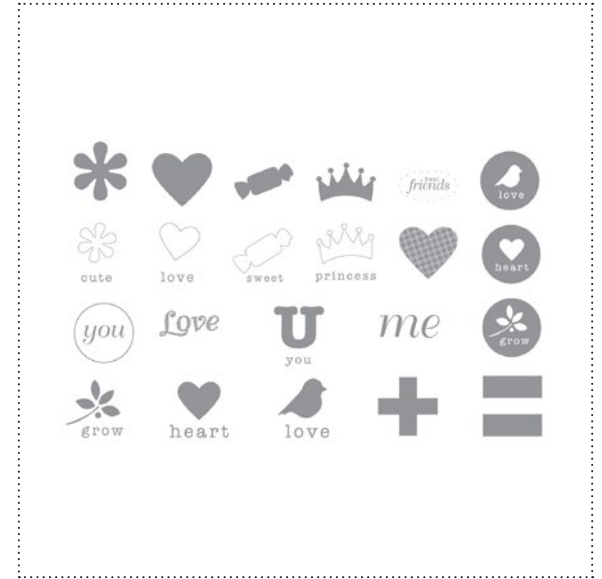

124444 LOVE BIRDS STAMP BRUSH SET