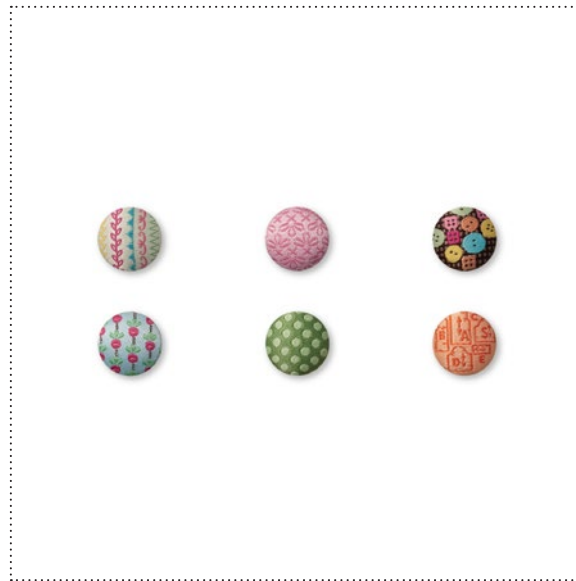

124039 BASHFUL BLUE PATTERNS DESIGNER SERIES PAPER

124040 PERFECT PLUM PATTERNS DESIGNER SERIES PAPER

124010 NOTES AND DETAILS STAMP BRUSH SET

my DIGITAL STUDIO™ Catalog | Artwork Thumbnails

124011 THOUGHTFUL OVERLAYS STAMP BRUSH SET