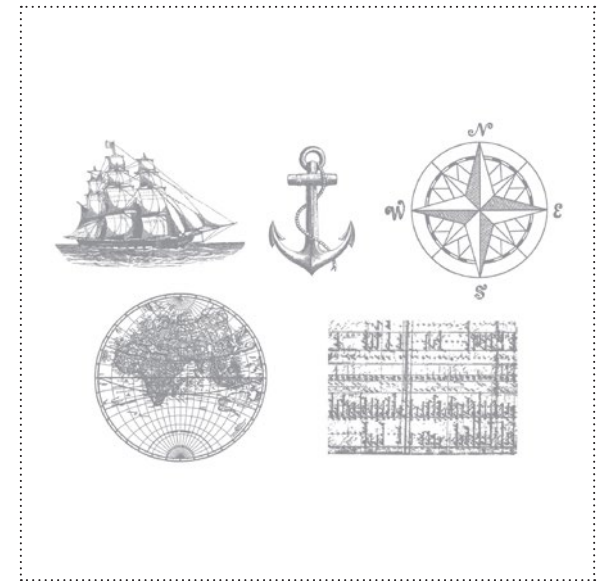

124109 BEYOND THE GARDEN DESIGNER SERIES PAPER

my DIGITAL STUDIO™ Catalog | Artwork Thumbnails

124110 FABULOUS FLORETS STAMP BRUSH SET

124111 NAUTICAL EXPEDITION DESIGNER SERIES PAPER

124112 THE OPEN SEA STAMP BRUSH SET