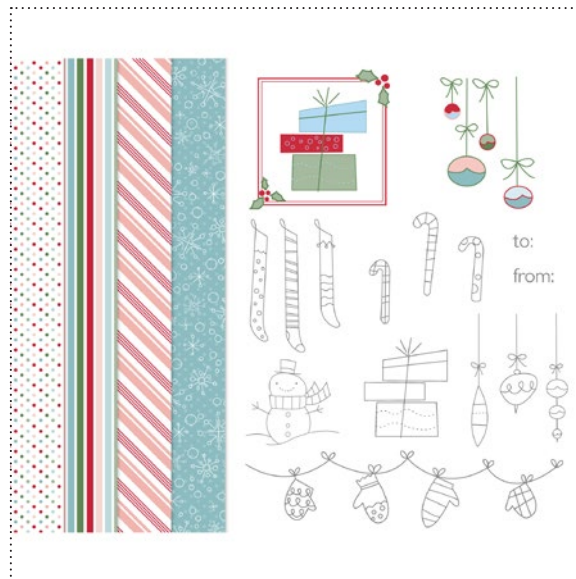

123634 CANADA DAY STAMP BRUSH SET

122174 NITE OWL DIGITAL KIT

122175 AUTUMN SPICE DIGITAL KIT

122176 DECK THE HALLS PHOTOCARD DIGITAL KIT

122177 CANDY CANE LANE PHOTOCARD DIGITAL KIT

123728 CELEBRATIONS DIGITAL KIT