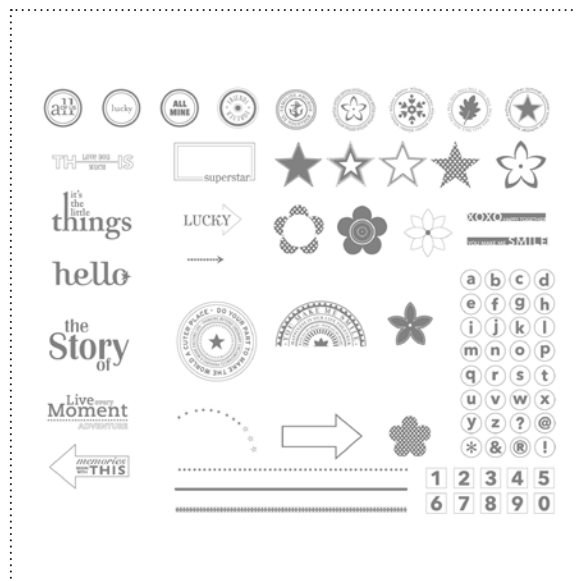

124580 TAKE NOTE STAMP BRUSH SET

127164 HALF CIRCLE PUNCH

mds2+

127169 BULLETIN ALPHABET & NUMBERS STAMP BRUSH SET

124581 ANCHORED STAMP BRUSH SET

127162 SENDING COMFORT GREETING CARD DESIGNER TEMPLATE

127176 RASPBERRY TART DESIGNER SERIES PAPER