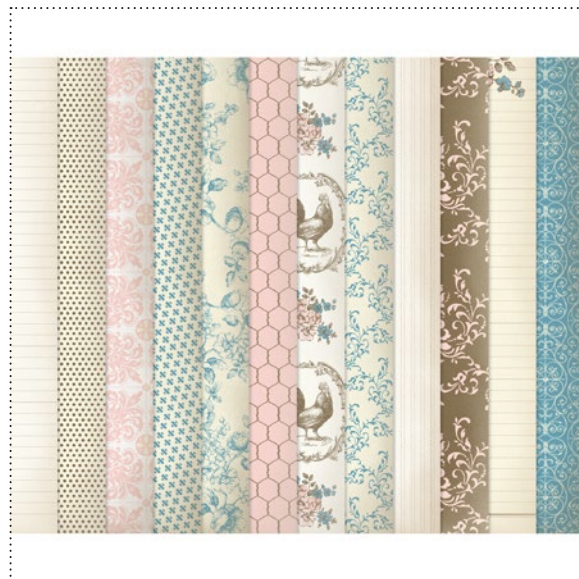

mds2+

my DIGITAL STUDIO™ Catalog | Artwork Thumbnails

125842 HIS & HERS COLLECTION DVD
Available 7/1/11 through 5/31/12

124220 NUMBER IT STAMP BRUSH SET

124221 LETTER IT STAMP BRUSH SET

124222 BEAU CHÂTEAU DESIGNER SERIES PAPER