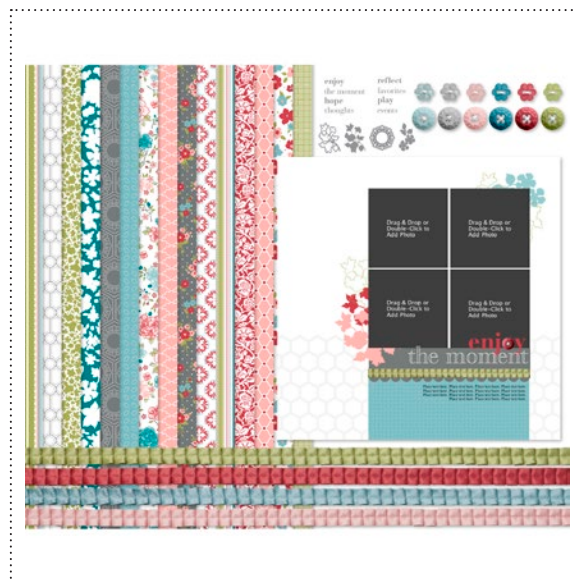

129331 YOU ARE LOVED STAMP BRUSH SET