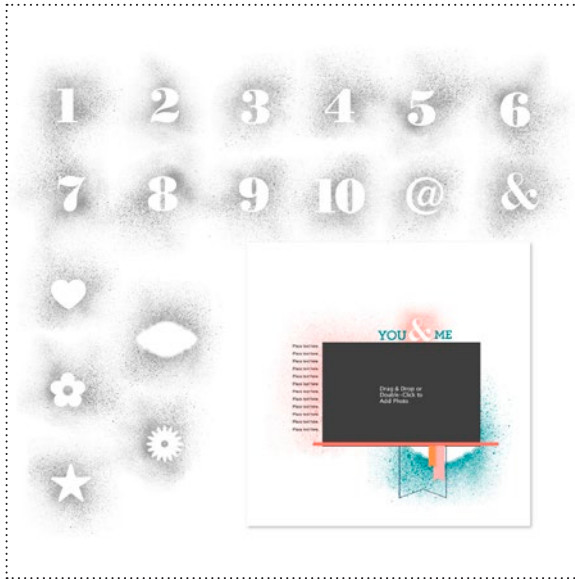

130058 IT'S A WRAP OCCASIONS STAMP BRUSH SET

130069 HAPPY CAMPER MEMORIES STAMP BRUSH SET

130165 SUNFLOWER STAMP BRUSH

130079 A ROYAL DAY ENSEMBLE

my DIGITAL STUDIO™ Catalog | Artwork Thumbnails

130061 OH SPLAT! OVERLAYS STAMP BRUSH SET