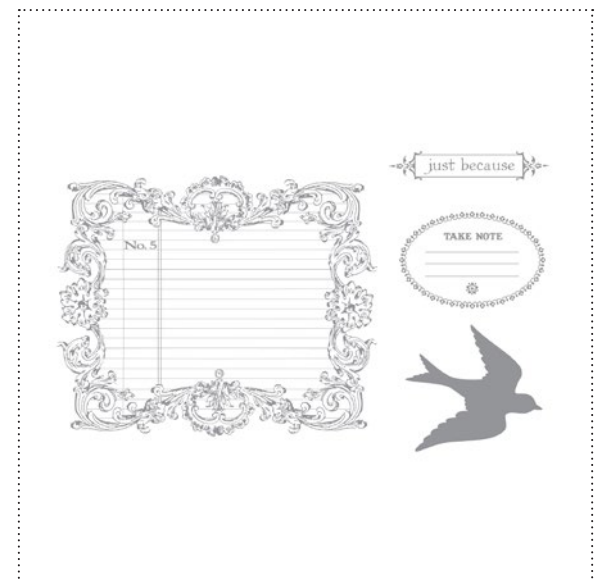

125158 CHAT ROOM LOVE STAMP BRUSH SET

125159 CHAT ROOM OCCASIONS STAMP BRUSH SET

124009 LOVE IMPRESSIONS EMBELLISHMENTS

124013 ARTISTIC ETCHINGS STAMP BRUSH SET

124012 LOVE LETTER DESIGNER SERIES PAPER

124014 NOTABLY ORNATE STAMP BRUSH SET