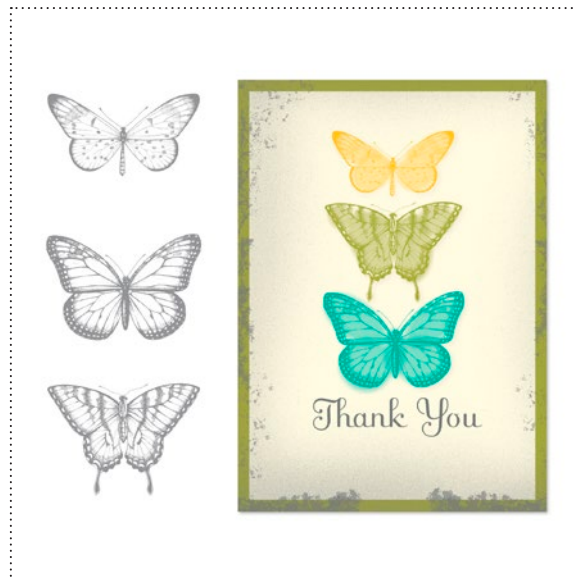

129924 GET IT DONE KIT

mids2+

129603 TAFFETA TRIMMINGS

mids2+

129926 WISH YOU WERE HERE STAMP BRUSH SET

129602 WONDERFUL WINGS STAMP BRUSH SET

130680 WITH THE GRAIN STAMP BRUSH SET

129927 EPIC OVERLAYS STAMP BRUSH SET