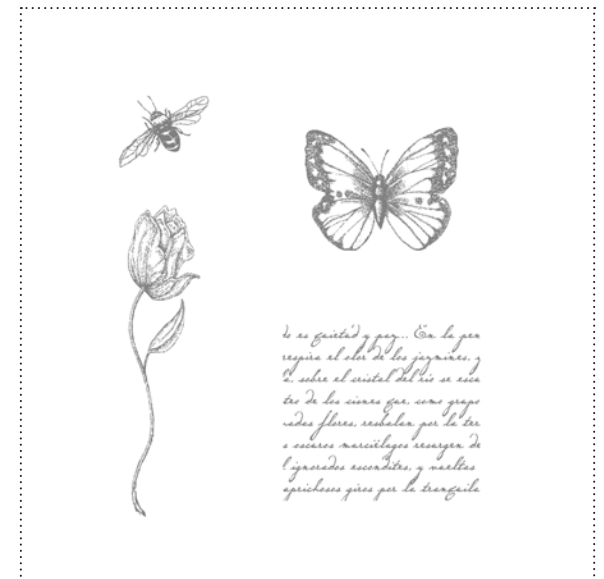

128890 WISHING YOU A VERY MERRY GREETING CARD TEMPLATE

128883 YOU'RE MY SUNSHINE KIT

128899 PUNNY HOLIDAYS STAMP BRUSH SET

128898 JUNTOS DESIGNER SERIES PAPER

129019 FLORES SUAVES STAMP BRUSH SET

my DIGITAL STUDIO™ Catalog | Artwork Thumbnails