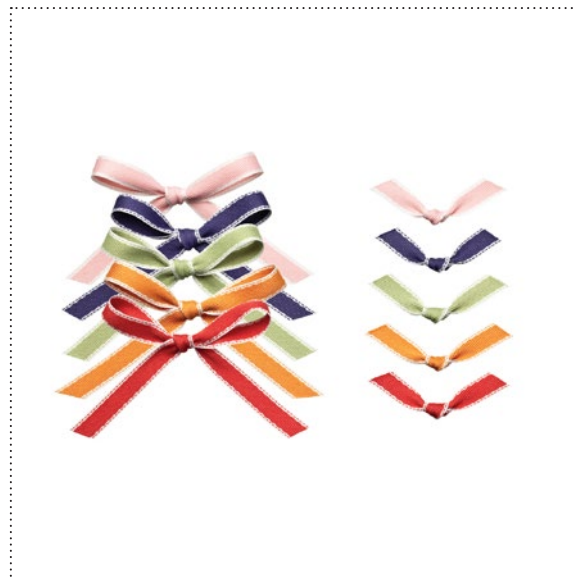

124565 GAME NIGHT STAMP BRUSH SET

124433 POLYSTITCHED RIBBON