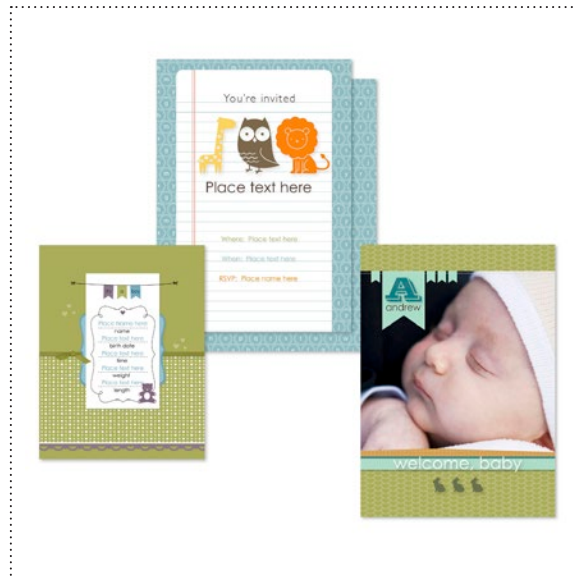

127342 NURSERY ADDITIONS
DESIGNER TEMPLATE PACK