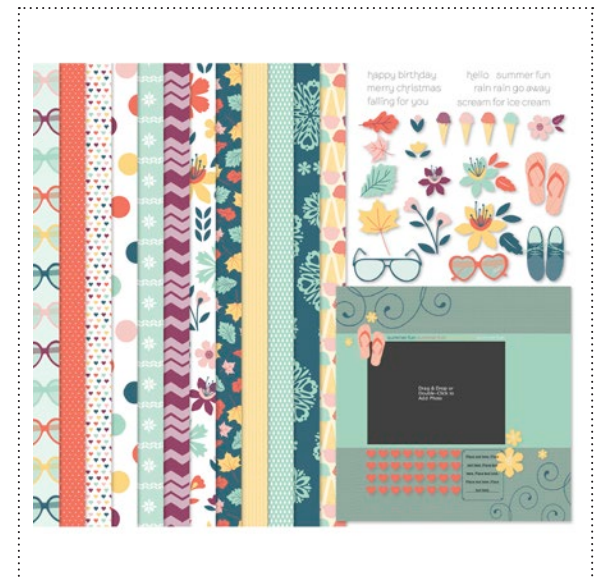

130063 MIS-STITCHED

129875 TOOL SHED STAMP BRUSH SET

130166 COUNTRYSIDE STAMP BRUSH SET

130073 PEACEFUL THOUGHTS GREETING CARD TEMPLATE

130060 SEASON BY SEASON KIT

130075 LAUREN'S LETTERS ALPHABET & NUMBERS PUNCH