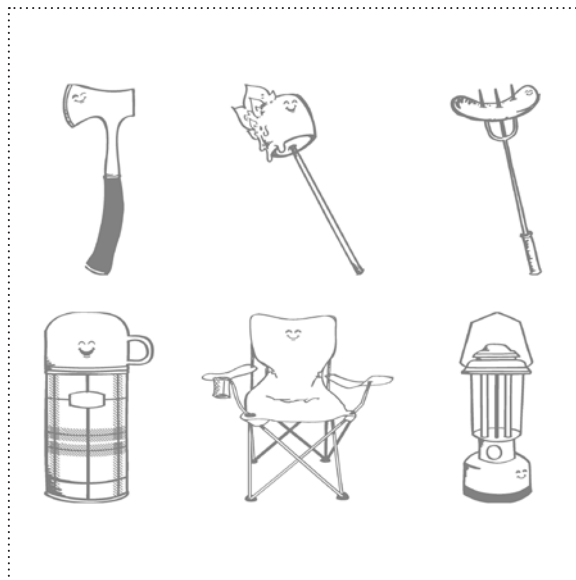

126033 HAPPY CAMPER STAMP BRUSH SET