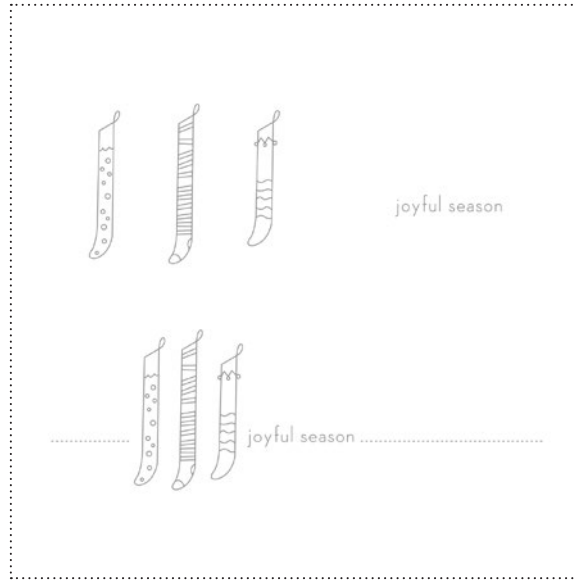

128874 NEUTRAL DELIGHTFUL DIGITAL TAPE

128879 WINTERGREEN DESIGNER SERIES PAPER

128880 SNOW FLURRIES STAMP BRUSH SET

128876 DAY IN THE LIFE KIT

my DIGITAL STUDIO™ Catalog | Artwork Thumbnails

128896 2011-2013 IN COLOR DESIGNER PRINTED BRADS