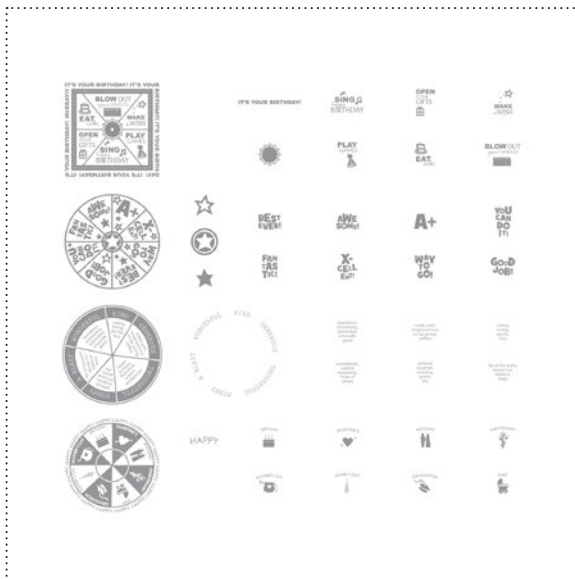

125173 TAKE A SPIN STAMP BRUSH SET