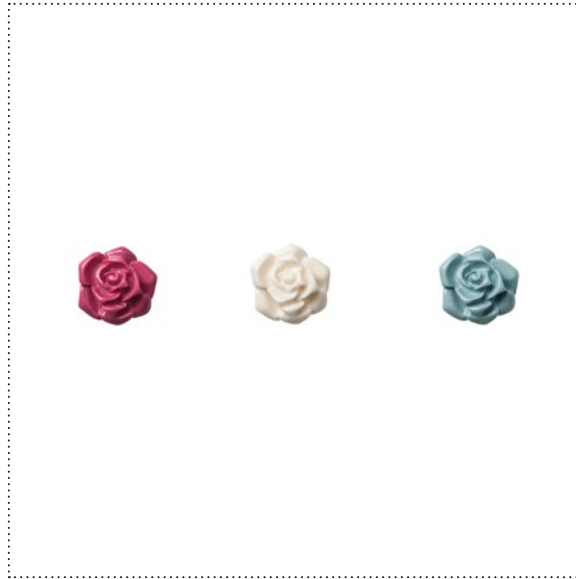

123602 VINTAGE FLOWERS EMBELLISHMENTS KIT