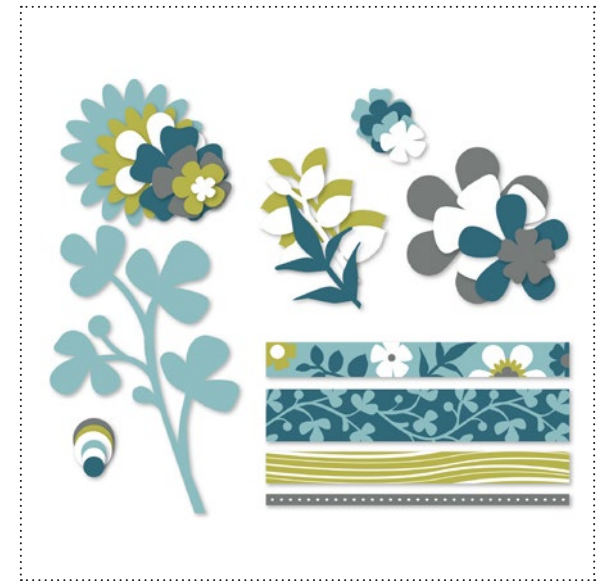

125781 ROOF GARDEN EMBELLISHMENTS

125782 KINDRED SPIRITS STAMP BRUSH SET

125764 POCKET SILHOUETTES STAMP BRUSH SET

125772 TRES CHIC STAMP BRUSH SET

my DIGITAL STUDIO™ Catalog | Artwork Thumbnails

125776 FRIENDLY WORDS STAMP BRUSH SET