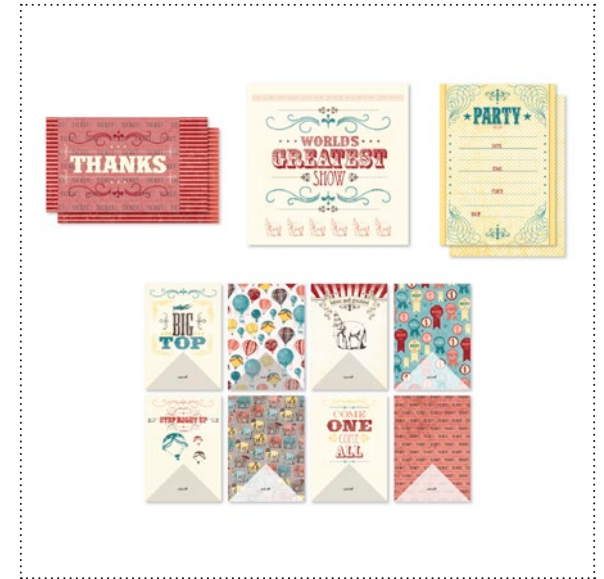

130972 WORLD SPECTACULAR ENSEMBLE