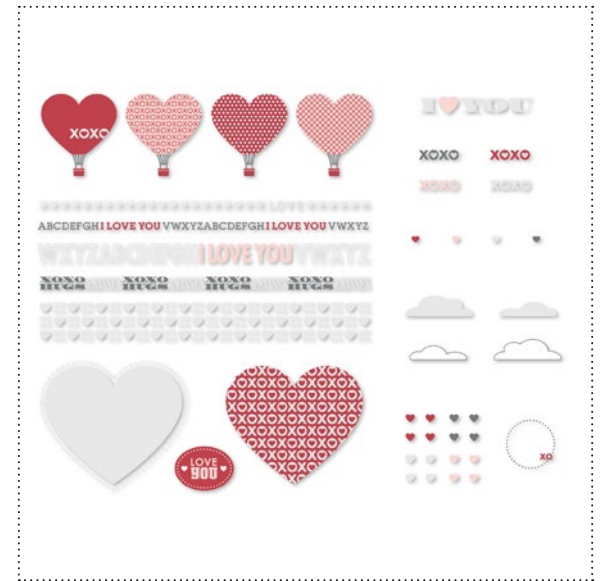

124009 LOVE IMPRESSIONS EMBELLISHMENTS