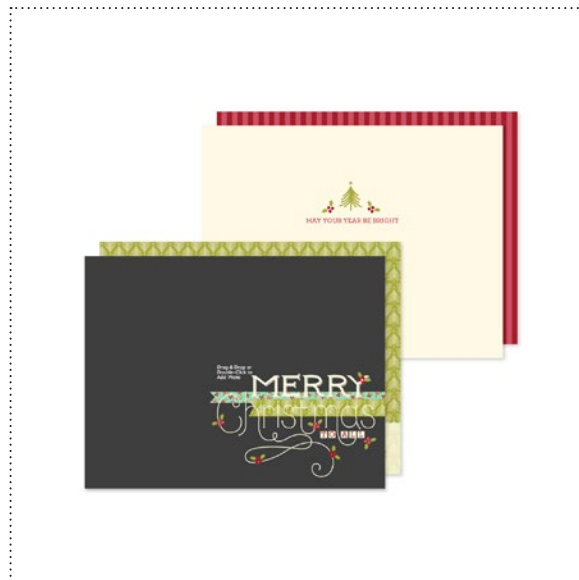

131011 BRIGHT YEAR GREETING CARD TEMPLATE