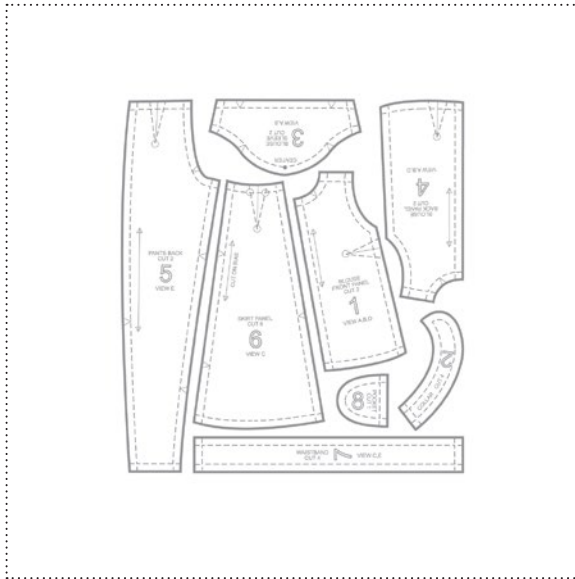

124030 TEMPTING TURQUOISE PATTERNS DESIGNER SERIES PAPER

124031 OLD OLIVE PATTERNS DESIGNER SERIES PAPER

124033 PRETTY IN PINK PATTERNS DESIGNER SERIES PAPER

124022 SWEET STITCHES DESIGNER BUTTONS

124028 PATTERN PIECES STAMP BRUSH